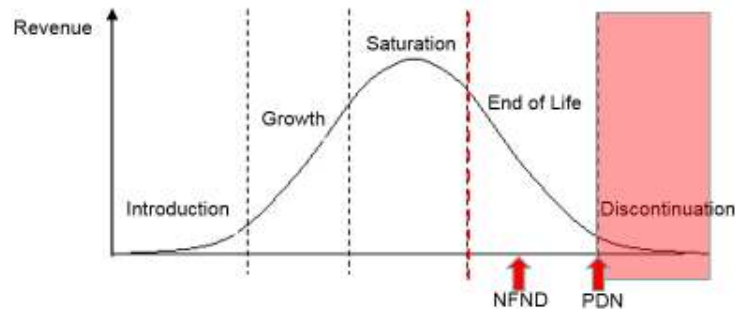

Light is OSRAM

Product Discontinuation (acc. JEDEC J-STD-048)
OS-PD-2018-038

2-Apr-2018

Last order:	1-Oct-2018
Last delivery:	1-Apr-2019
Reason:	Improvement brightness

Please direct your feedback to your local Sales office.