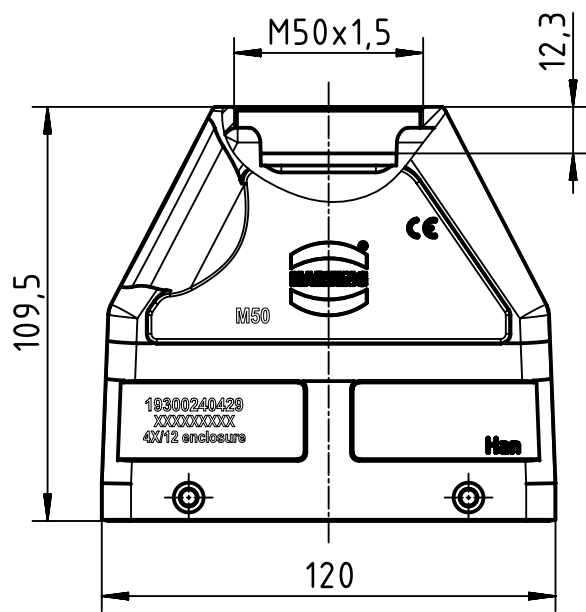

A

B

C

D

	All Dimensions in mm Original Size DIN A4		Scale 1:2	Free size tol.		Ref.		
						Sub.		
	All rights reserved		Created by SPRENB	Inspected by GERB	Standardisation RUETERA	Date 2020-07-15	State Final Release	
	Department EL PD		Title Han 24B top entry hood HC M50				Doc-Key / ECM-Nr. 100177915/UGD/005/C 500000161737	
HARTING Electric GmbH & Co. KG D-32339 Espelkamp			Type TB	Number 19 30 024 0429			Rev. C	Page 1/1