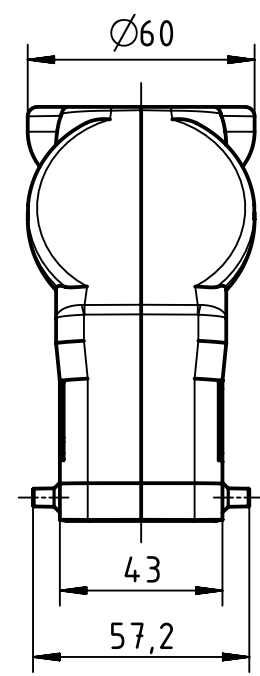

A

B

C

D

	All Dimensions in mm Original Size DIN A4		Scale 1:2	Free size tol.		Ref.		
						Sub.		
	All rights reserved		Created by SPRENB	Inspected by GERB	Standardisation RUETERA	Date 2020-07-15	State Final Release	
	Department EL PD		Title Han 24B top entry hood HC M50				Doc-Key / ECM-Nr. 100177915/UGD/005/C 500000161737	
HARTING Electric GmbH & Co. KG D-32339 Espelkamp			Type TB	Number 19 30 024 0429			Rev. C	Page 1/1