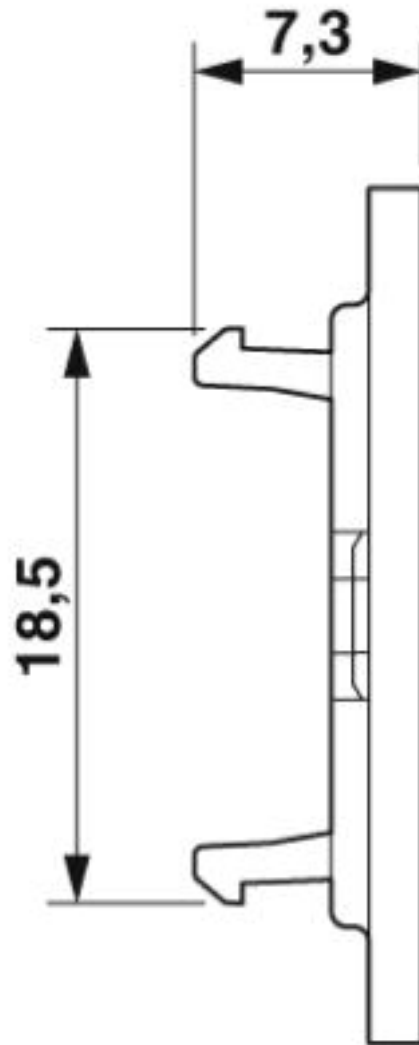

Seal - SAC-VP-SEAL-SIL/RD OD - 1410695

Dimensional drawing

Seal with latching, side view

Seal - SAC-VP-SEAL-SIL/RD OD - 1410695

Dimensional drawing

Seal with latching

Phoenix Contact 2019 © - all rights reserved
<http://www.phoenixcontact.com>