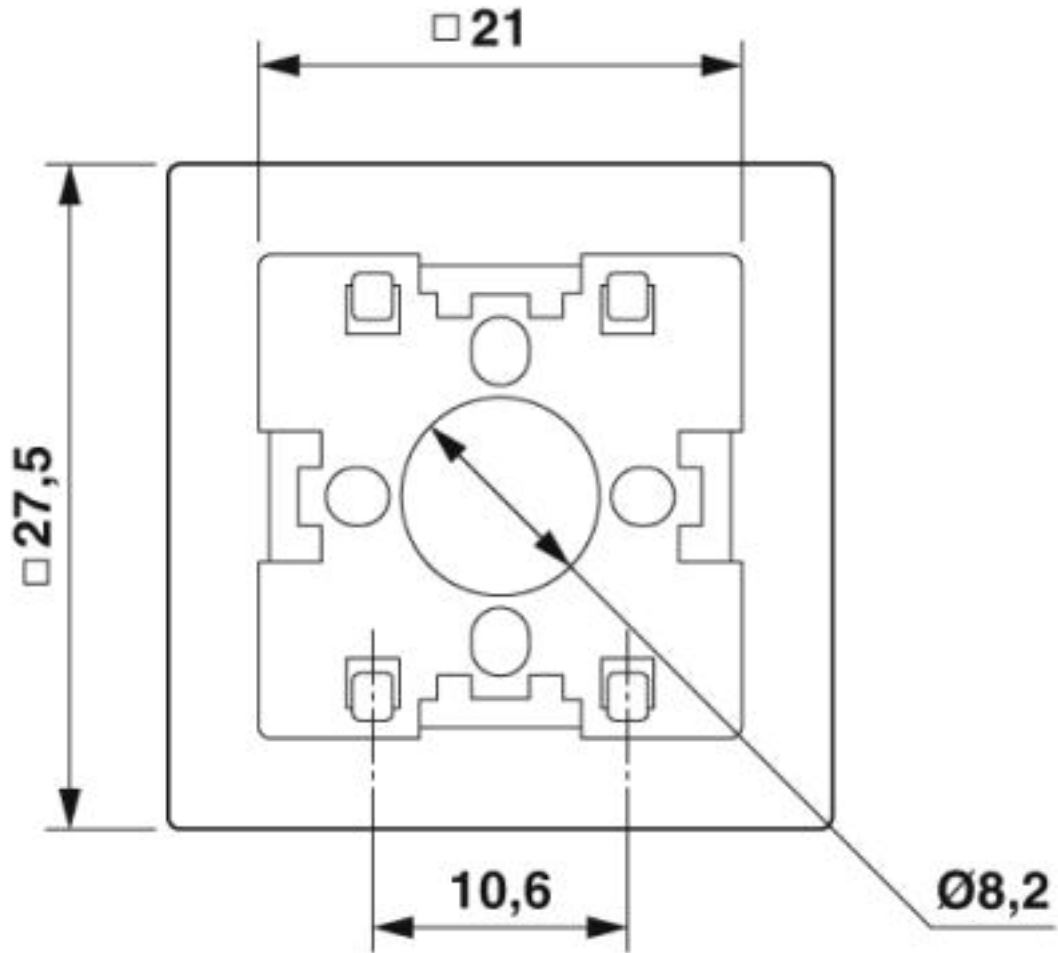

Seal - SAC-VP-SEAL-SIL/RD OD - 1410695

Dimensional drawing

Seal with latching, side view

Seal - SAC-VP-SEAL-SIL/RD OD - 1410695

Dimensional drawing

Seal with latching

Phoenix Contact 2019 © - all rights reserved
<http://www.phoenixcontact.com>