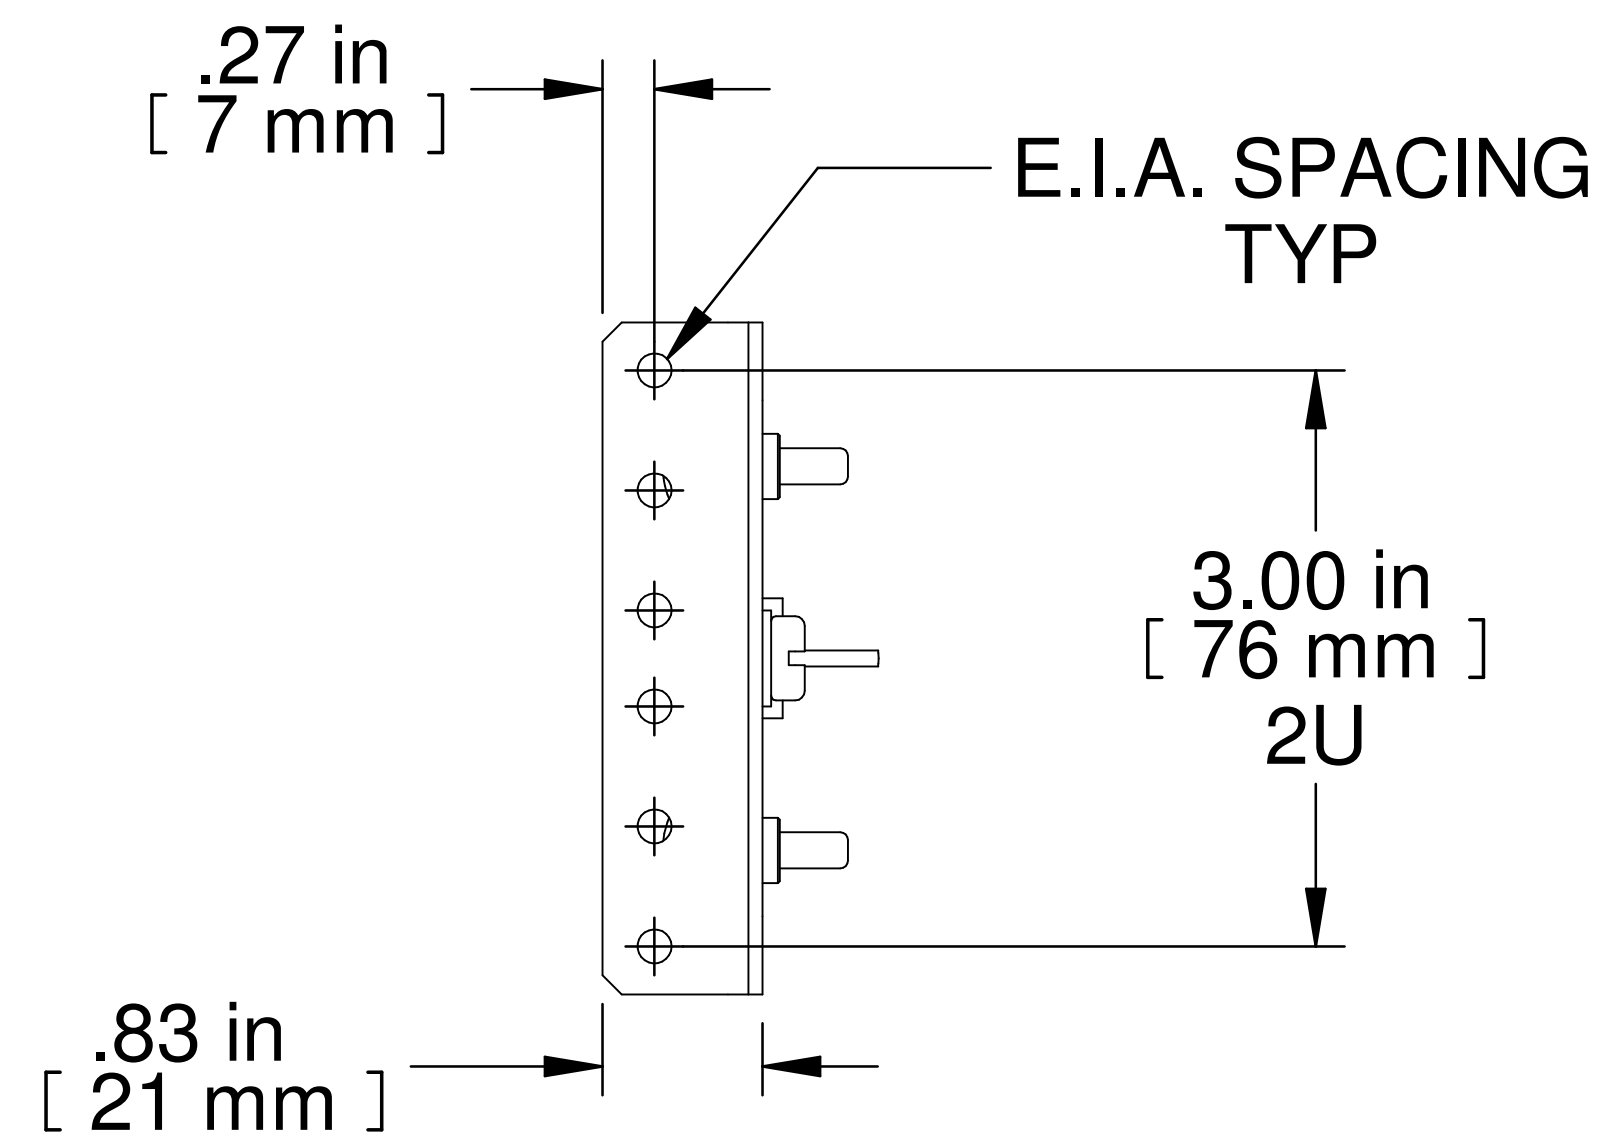

TOP VIEW

ISOMETRIC VIEW

FRONT VIEW

SIDE VIEW

180° ROTATION

BOTTOM VIEW

Item Number	Title	Quantity
1	HLP - ROTATING 2U BRACKET	1
2	HLP - ROTATING 2U RAIL ASS'Y	1

PART NUMBERS

HLP2UR	PAINTED BLACK SAND TEXT
--------	-------------------------

NOTES

Mounting Hardware Included

1 Pair of Rails Included

See Hammond Website for More Information

Français

Pour tous les détails sur nos produits, svp veuillez consulter notre site www.hammondmfg.com
 Data subject to change without notice. Isometric drawing not to scale.
 Les données sont sujettes à changement sans préavis.