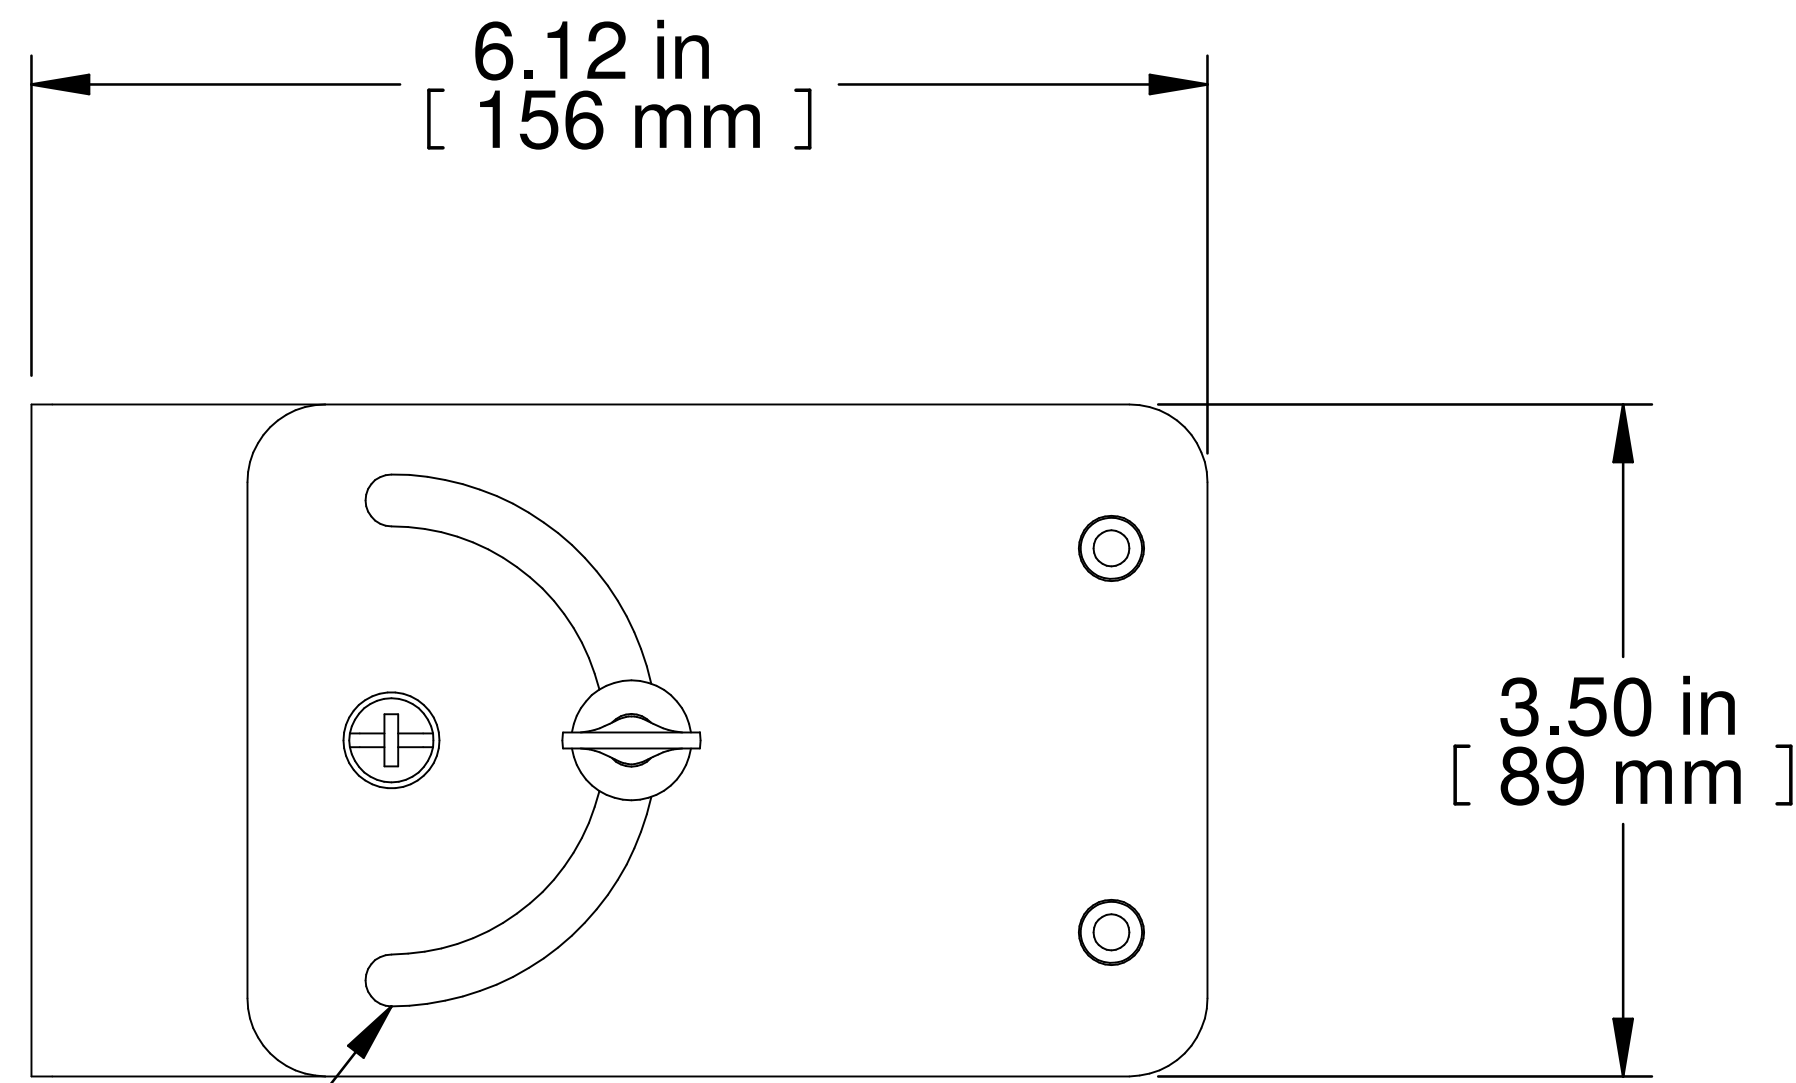

TOP VIEW

ISOMETRIC VIEW

FRONT VIEW

SIDE VIEW

180° ROTATION

BOTTOM VIEW

Item Number	Title	Quantity
1	HLP - ROTATING 2U BRACKET	1
2	HLP - ROTATING 2U RAIL ASS'Y	1

PART NUMBERS

HLP2UR	PAINTED BLACK SAND TEXT
--------	-------------------------

NOTES

Mounting Hardware Included

1 Pair of Rails Included

See Hammond Website for More Information

Français

Pour tous les détails sur nos produits, svp veuillez consulter notre site www.hammondmfg.com
 Data subject to change without notice. Isometric drawing not to scale.
 Les données sont sujettes à changement sans préavis.