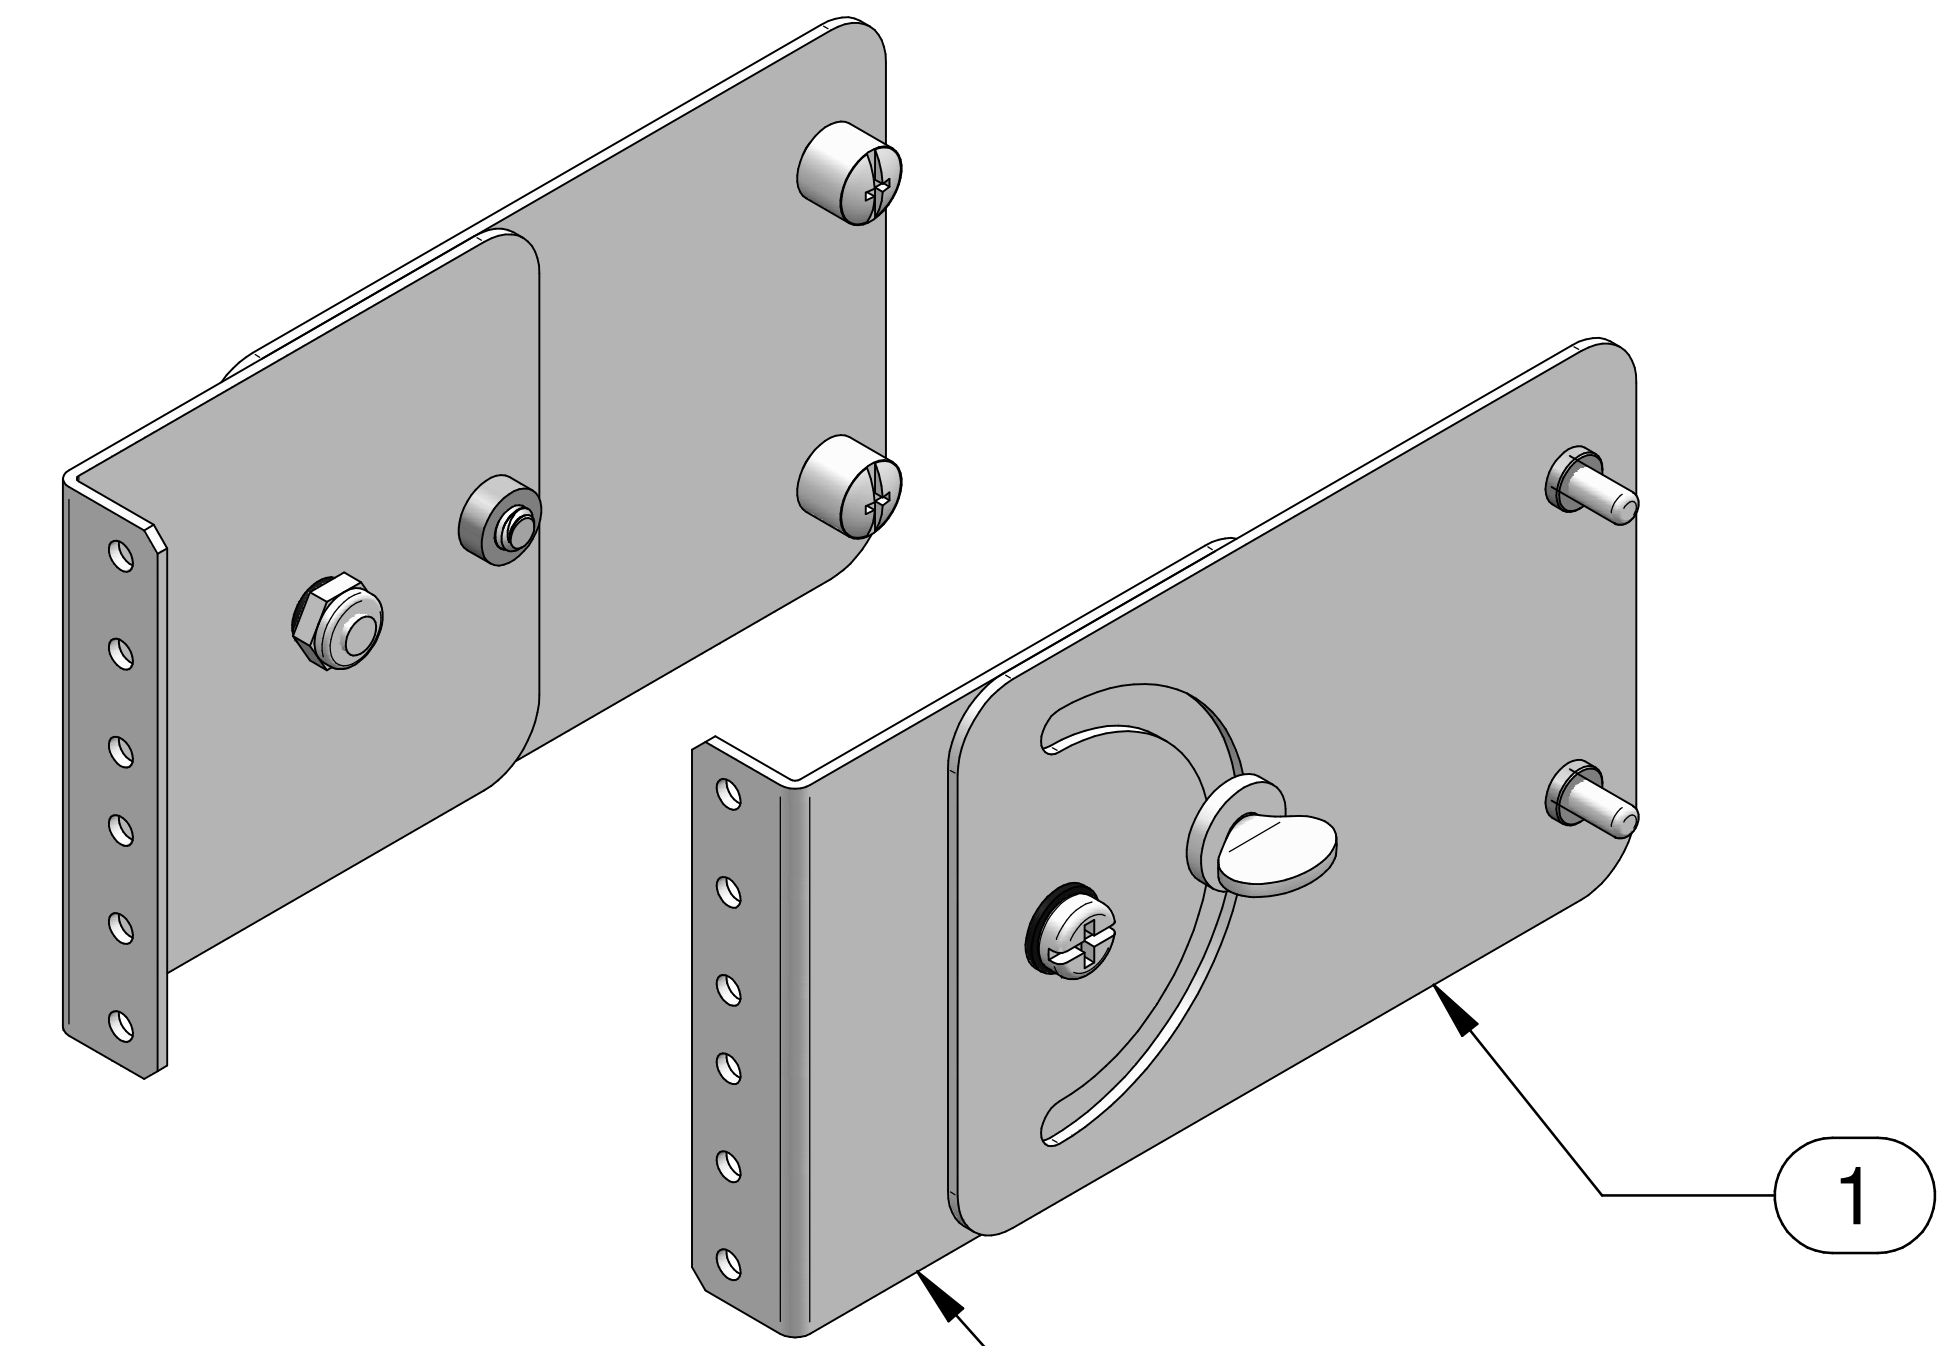

TOP VIEW

ISOMETRIC VIEW

FRONT VIEW

SIDE VIEW

180° ROTATION

BOTTOM VIEW

Item Number	Title	Quantity
1	HLP - ROTATING 2U BRACKET	1
2	HLP - ROTATING 2U RAIL ASS'Y	1

PART NUMBERS

HLP2UR	PAINTED BLACK SAND TEXT
--------	-------------------------

NOTES

Mounting Hardware Included

1 Pair of Rails Included

See Hammond Website for More Information

Français

Pour tous les détails sur nos produits, svp veuillez consulter notre site www.hammondmfg.com
 Data subject to change without notice. Isometric drawing not to scale.
 Les données sont sujettes à changement sans préavis.