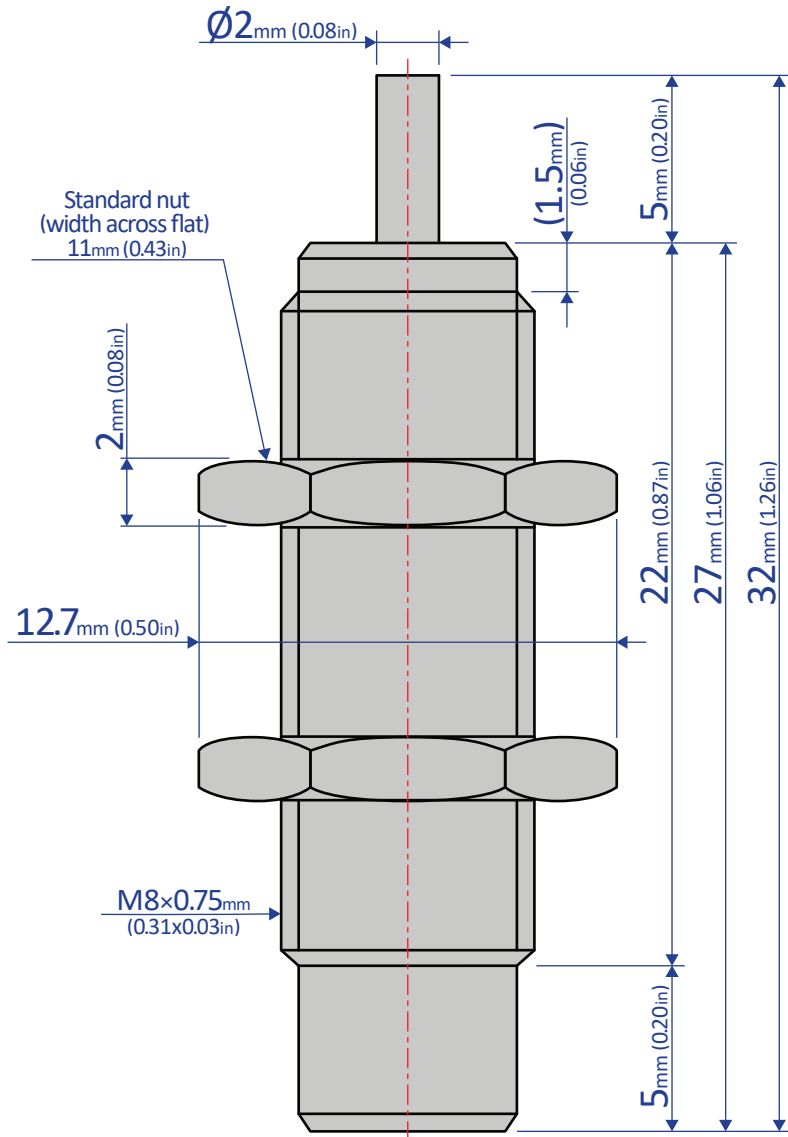

FA-0805SB2-S

SHOCK ABSORBER - FIXED

Bansbach
easylift[®]

50 West Drive • Melbourne, Florida 32904
(321) 253-1999 • www.easylift.com • www.damper.net