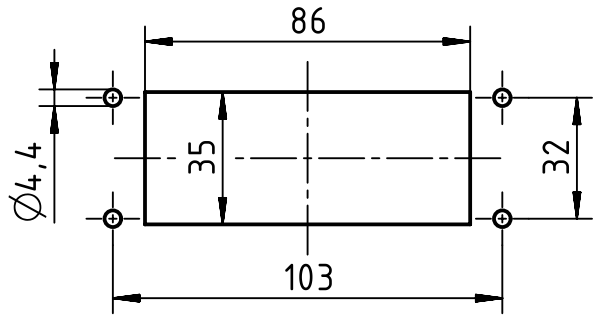

Panel cut out (1:2)

	All Dimensions in mm Original Size DIN A4		Scale 1:1	Free size tol.		Ref.		
	All rights reserved		Created by LONGL	Inspected by WENE	Standardisation RUETERA	Date 2017-10-26	State Final Release	
Department EL PD - CN		Title Han 16HP Direct/EMV-HTE-M40					Doc-Key / ECM-Nr. 100665112/UGD/005/E 500000127074	
HARTING (Zhuhai) Manufacturing Co., Ltd. 519085 Zhuhai, China		Type TB	Number 19 39 816 0448			Rev. E	Page 1/1	