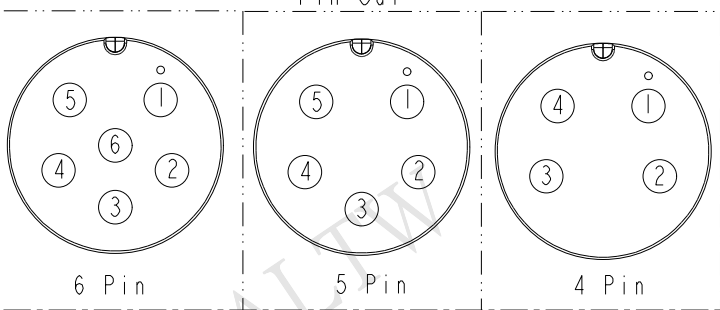

REV.	ECN NO.	DATE	SIGN	DESCRIPTION

Conn.

① ACB-XXAFFM-LL7000
Color: Black

② Cable

6P	PVC	6.5	20	ACB-06AFFM-LL7AXX
5P		6.0		ACB-05AFFM-LL7AXX
4P		5.5		ACB-04AFFM-LL7AXX
Contacts	Cable Jacket	Cable OD	AWG	Item No.

6	Gray 灰	5	Green 綠	4	White 白
5	Yellow 黃	4	White 白	3	Black 黑
4	Green 綠	3	Black 黑	2	Blue 藍
3	White 白	2	Blue 藍	1	Brown 棕
2	Blue 藍	1	Brown 棕		
1	Brown 棕				
Pin #	Wire	Pin #	Wire	Pin #	Wire

Pin Assignments Front View

ACB-XXAFFM-LL7AXX

04: 4Pin
06: 6Pin

XX : 01~99Meters
01 : 01Meter
02 : 02Meters
...
99 : 99Meters

Cable Length(L): 01~99Meters

- Note:
- * \varnothing Important Dimension To Check.
 - * Waterproof Rate: IP67
 - * Housing: Nylon+GF, Black.
 - * Female Pin: Copper Alloy, Gold Plated.
 - * Lock Nut: Nylon+GF, Black.
 - * Cable: UL2464 20AWG+D+Al/My
 - * PVC Jacket UV Resistant, Black.
 - * Cable Length Tolerance:
 - 01M: 40mm
 - 02M~05M: ±60mm
 - 06M~10M: ±100mm
 - 11M~30M: ±200mm
 - 31M~99M: ±500mm

UNIT:mm		TITLE	MIDDLE CABLE LOCK F CONN F PIN		
TOLERANCE	±0.5	SCALE	1:1	SIZE	A4
		REV.	A	WC-REV.	A.1
				\varnothing	Inspection item

Amphenol LTW
安費諾亮泰企業股份有限公司

ITEM NO	DRAWN BY	DATE
	Jinhai	2015-07-16
DWG NO	CHECKED BY	DATE
ACB-XXAFFM-LL7AXX	Rensong	2015-07-16
CUSTOMER	APPROVED BY	DATE
ALTW	Jerry	2015-07-16