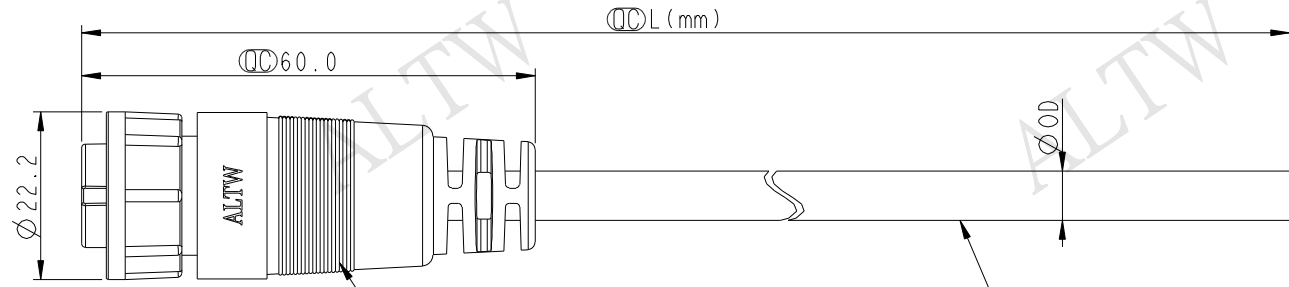

REV.	ECN NO.	DATE	SIGN	DESCRIPTION

Conn.

① ACB-XXAFFM-LL7000
Color: Black

② Cable

6P	PVC	6.5	20	ACB-06AFFM-LL7AXX
5P		6.0		ACB-05AFFM-LL7AXX
4P		5.5		ACB-04AFFM-LL7AXX
Contacts	Cable Jacket	Cable OD	AWG	Item No.

ACB-XXAFFM-LL7AXX

04: 4Pin
06: 6Pin

XX : 01~99Meters
01 : 01Meter
02 : 02Meters
...
99 : 99Meters

Cable Length(L): 01~99Meters

- Note:
- * \varnothing Important Dimension To Check.
 - * Waterproof Rate: IP67
 - * Housing: Nylon+GF, Black.
 - * Female Pin: Copper Alloy, Gold Plated.
 - * Lock Nut: Nylon+GF, Black.
 - * Cable: UL2464 20AWG+D+Al/My
 - * PVC Jacket UV Resistant, Black.
 - * Cable Length Tolerance:
 - 01M: 40mm
 - 02M~05M: ±60mm
 - 06M~10M: ±100mm
 - 11M~30M: ±200mm
 - 31M~99M: ±500mm

UNIT:mm		TITLE	MIDDLE CABLE LOCK F CONN F PIN		
TOLERANCE	±0.5	SCALE	1:1	SIZE	A4
		REV.	A	WC-REV.	A.1
				\varnothing	Inspection item

Amphenol LTW
安費諾亮泰企業股份有限公司

ITEM NO	DRAWN BY	DATE
	Jinhai	2015-07-16
DWG NO	CHECKED BY	DATE
ACB-XXAFFM-LL7AXX	Rensong	2015-07-16
CUSTOMER	APPROVED BY	DATE
ALTW	Jerry	2015-07-16