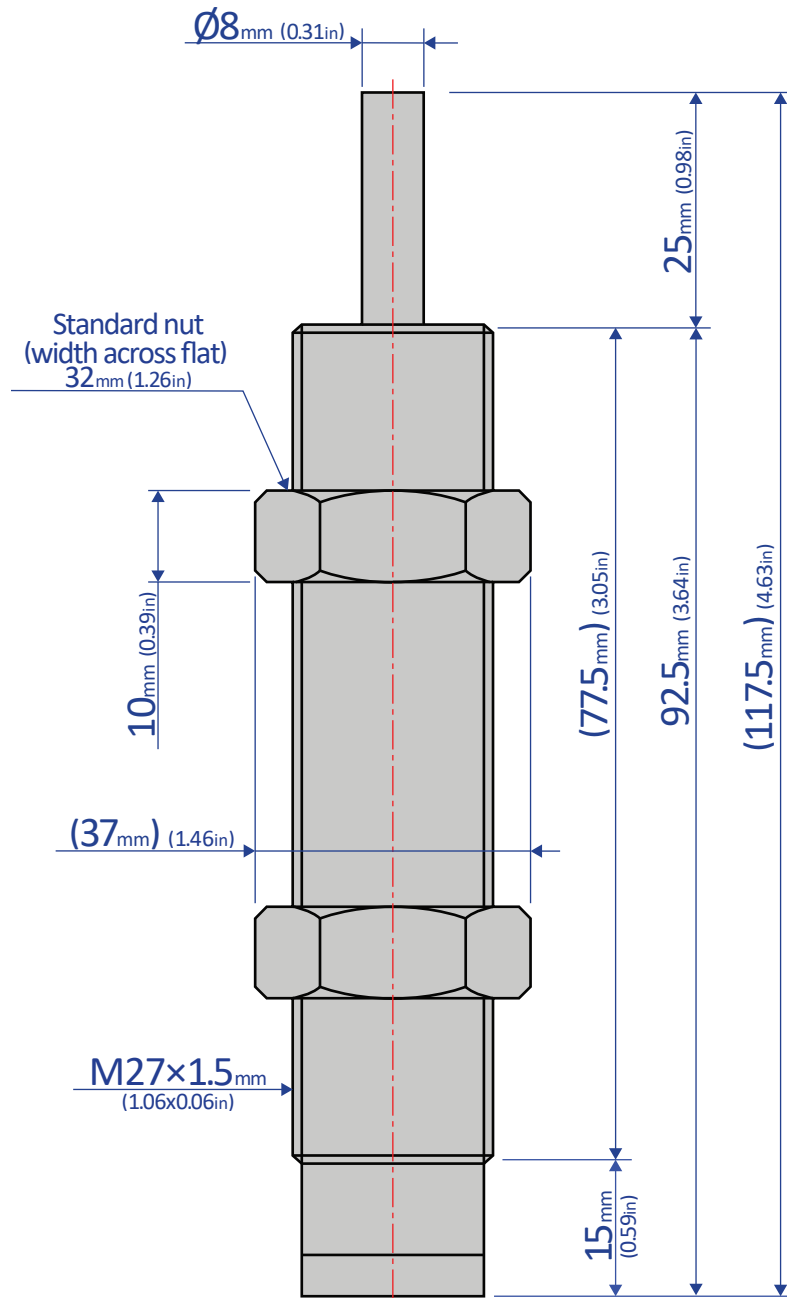

FK-2725L-S

SHOCK ABSORBER - FIXED

Bansbach
easylift[®]

50 West Drive • Melbourne, Florida 32904
(321) 253-1999 • www.easylift.com • www.damper.net