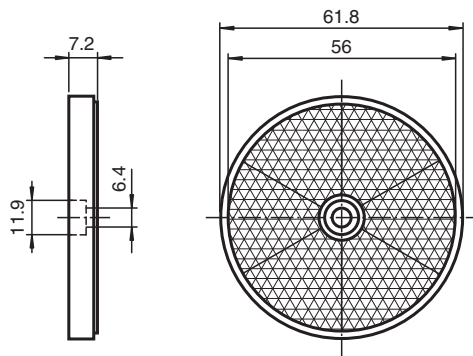

Reflector REF-C60

- Mounting holes for simple installation

Reflector, round \varnothing 61.8 mm, central mounting hole

Dimensions

Technical Data

General specifications

Construction type circular

Ambient conditions

Ambient temperature -20 ... 85 °C (-4 ... 185 °F)

Mechanical specifications

Material PMMA/ABS

Dimensions Diameter: 61.8 mm

Mounting mounting hole

Release date: 2022-07-11 Date of issue: 2022-07-11 Filename: 195295_eng.pdf