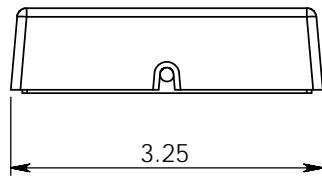

SERPAC G10

Electronic Enclosures

SECTION A-A

Single Gang Electric Box (not included)

#6-32 x 1" Pan Head Screw. (1 supplied)

1/2" Drywall (not included)

#6-32 x 5/16" Button Head Screw. (1 supplied)

NOTES: