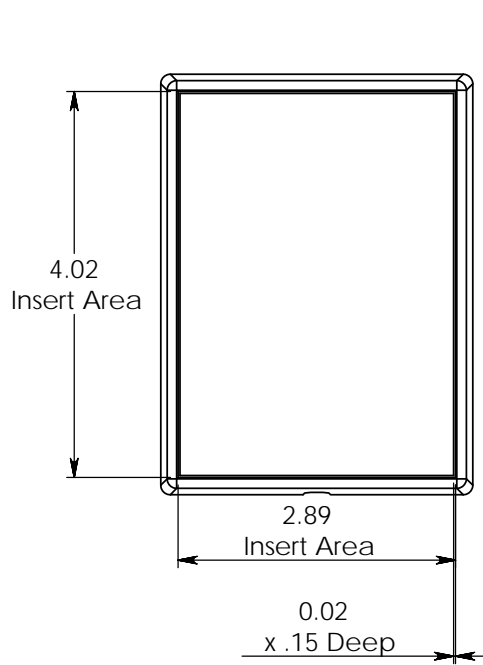

SERPAC G10

Electronic Enclosures

SECTION A-A

Single Gang Electric Box (not included)

#6-32 x 1" Pan Head Screw. (1 supplied)

1/2" Drywall (not included)

#6-32 x 5/16" Button Head Screw. (1 supplied)

NOTES: