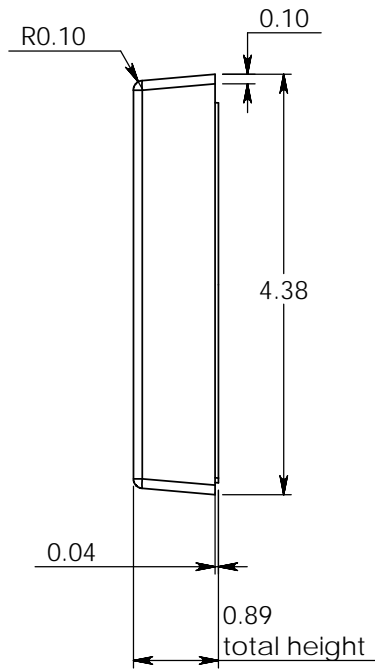

SERPAC G10

Electronic Enclosures

SECTION A-A

Single Gang Electric Box (not included)

#6-32 x 1" Pan Head Screw. (1 supplied)

1/2" Drywall (not included)

#6-32 x 5/16" Button Head Screw. (1 supplied)

NOTES: