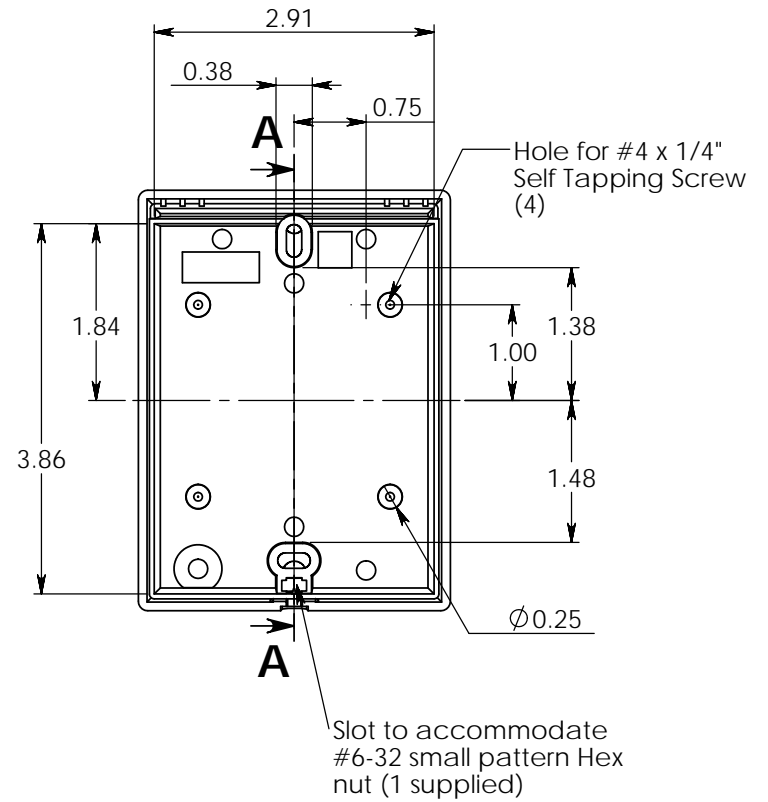

SERPAC G10

Electronic Enclosures

SECTION A-A

Single Gang Electric Box (not included)

#6-32 x 1" Pan Head Screw. (1 supplied)

1/2" Drywall (not included)

#6-32 x 5/16" Button Head Screw. (1 supplied)

NOTES: