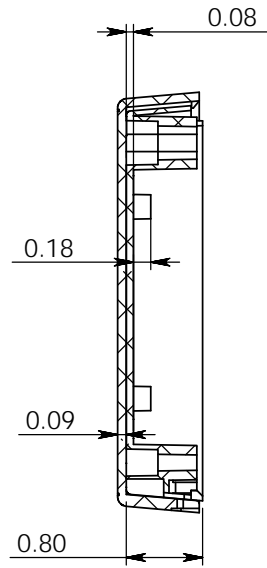

SERPAC G10

Electronic Enclosures

SECTION A-A

Single Gang Electric Box (not included)

#6-32 x 1" Pan Head Screw. (1 supplied)

1/2" Drywall (not included)

#6-32 x 5/16" Button Head Screw. (1 supplied)

NOTES: