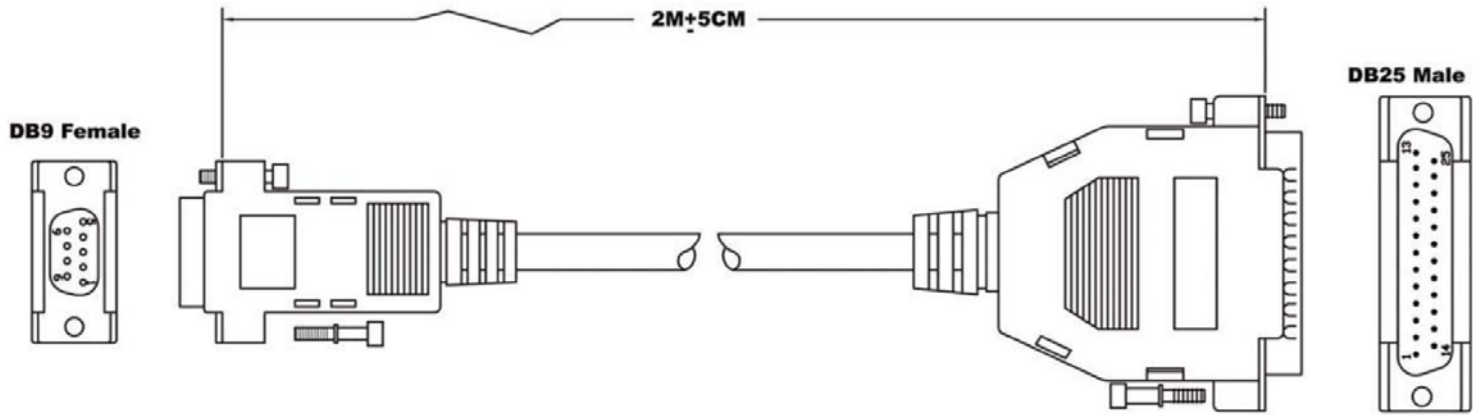

A
B
C
D
E
F
G
H

Configuration:

DB9F	DB25M
1	8
2	3
3	2
4	20
5	7
6	6
7	4
8	5
9	22
Shield	Shield

Material:

- 1. Cable: #28 9C+1+AL/MY (Beige PVC Jacket) O.D:6.0MM
- 2. Both connectors with normal type
- 3. Screw(Metal): #4-40UNC Type
- 4. Assembly(Speed Hood) Type

Notes:

- 1. Total Length: 2M±5CM
- 2. Color: Beige
- 3. Assembly Type

Scale	1:1						Name
TOLERANCE					Drawn	11.14.11	Chappell
X.X	±0.40				Approved		
X.XX	±0.25						
X.XXX	±0.15						
Angle	±3°						

Item No.	AK125-2 (2.0 M) AK128-.25 (0.25M)
Title	Null Modern Cable (AT). D-Sub 9 Pin Female to D-Sub 25 Pin Male
Drawing No.	
Replace	rev00
Sheet	

A
B
C
D
E
F
G
H