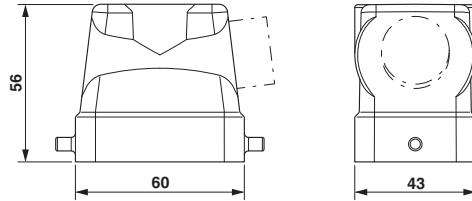

Housing - HC-B 06-TFL-N-M1PG13.5S - 1460344

Dimensioned drawing

Dimensional drawing