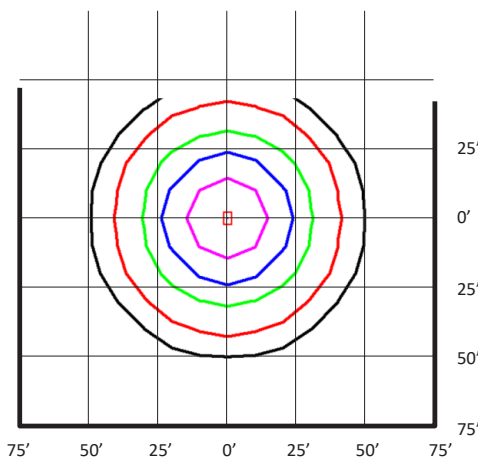

PRODUCT PARAMETER

MODEL	LUMINAIRE WATTS	LUMINAIRE LUMENS	LUMENS PER WATT	MOUNTING OPTIONS	COLOR TEMPERATURE	SHIELDS & WIRE GUARDS (SEE LINE DRAWINGS)
CLMAL-50	50	5717	117	K = Knuckle Mount Y = Yoke Mount	30 = 3000k	-50FGS = Full Glare Shield, 50W -50HGS = Half Glare Shield, 50W -50WG = Wire Guard, 50W
	50	5778	118		40 = 4000k	
	50	5793	118		50 = 5000k	

ELECTRICAL DATA

MODEL	COLOR TEMP.	CRI ¹	LUMINAIRE LUMENS	LUMINAIRE WATTS	LUMENS/WATTS	INPUT VOLTAGE ²	INPUT CURRENT (A)			POWER FACTOR	THD ³	L ₇₀ HOURS ⁴
							120V	240V	277V			
CLMAL-5030	3000k	>80	5717	50	117	120-277	0.41	0.20	0.18	>90%	<20%	230,000
CLMAL-5040	4000k	>80	5778	50	118	120-277	0.41	0.20	0.18	>90%	<20%	230,000
CLMAL-5050	5000k	>80	5793	50	118	120-277	0.41	0.20	0.18	>90%	<20%	230,000

¹ Color rendering index.

² All 50-60Hz.

³ Total harmonic distortion.

⁴ L₇₀ refers to the number of hours at which lumen output declines to 70% of the initial level. L₇₀ hours are IES TM-21-11 calculated hours.

PHOTOMETRIC DATA

CLMAL-5030 (5,717 Lumens, Type V Distribution)

Notes:

- Isofootcandle plots depict initial footcandles at grade.
- Gridlines represent units of mounting height of 25 feet.

FVH - Front - Very High (80-90)	9	0%
BL - Back - Low (0-30)	852	15%
BM - Back - Medium (30-60)	1,592	28%
BH - Back - High (60-80)	383	7%
BVH - Back - Very High (80-90)	7	0%
Total Back Light	2,834	50%
UL - Up Light - Low (90-100)	0	0%