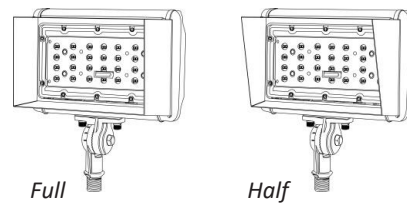

Luminaire Orientation:

Shields