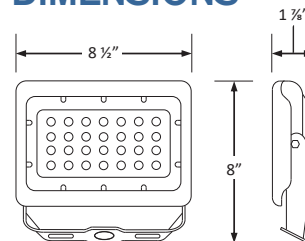

FEATURES

- Available in 3000k (warm white), 4000k (neutral white) and 5000k (cool white) color temperatures.*
- Long-life LEDs provide 230,000 hours of operation with at least 70% of initial lumen output (L₇₀).**
- CLMAL-50 provides 5,717 lumens (117 lumens per watt, LPW) at 3000k; 5,778 lumens (118 LPW) at 4000k; and 5,793 lumens (118 LPW) at 5000k.*
- Standard optic provides an IES roadway type V distribution, or a 7V (vertical) x 7H (horizontal) NEMA floodlight distribution.
- Universal 120-277 AC voltage (50-60Hz) is standard.
- Power factor > 0.90.
- Total harmonic distortion < 20%.
- Color rendering index > 80.
- Optional glare shields (full & half) & wire guards are available.
- Die cast aluminum housing with durable, dark bronze powder coat finish—at least 2 mils thick on all surfaces—and a heat-resistant polycarbonate lens.
- Wireway enclosure is sealed with a water-tight, silicon rubber gasket.
- Effective projected areas (EPA's) are:
 - Front = 0.15 s.f. (knuckle) / 0.13 s.f. (yoke)
 - Side = 0.18 s.f. (knuckle) / 0.13 s.f. (yoke)
 - Face = 0.73 s.f. (knuckle) / 0.57 s.f. (yoke)
- Easy installation in new construction or retrofit applications.

* Contact factory for other color temperatures and lumen packages.

** L₇₀ hours are IES TM-21-11 calculated hours.

DIMENSIONS

MOUNTING OPTIONS

- Aluminum die-cast knuckle-mount option is installed on a junction box. Includes 1/2" NPS stem with locking nut.
- Yoke-mount option provides secure attachment to flat surfaces.