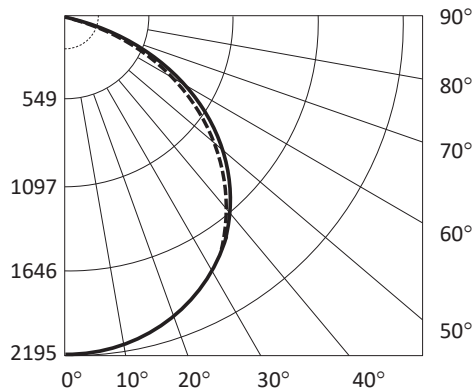

PHOTOMETRIC DATA

CLMAL-5030 (5,717 Lumens, Type V Distribution)

Notes:

- Isofootcandle plots depict initial footcandles at grade.
- Gridlines represent units of mounting height of 25 feet.

FVH - Front - Very High (80-90)	9	0%
BL - Back - Low (0-30)	852	15%
BM - Back - Medium (30-60)	1,592	28%
BH - Back - High (60-80)	383	7%
BVH - Back - Very High (80-90)	7	0%
Total Back Light	2,834	50%
UL - Up Light - Low (90-100)	0	0%

Maximum Candela = 2195

- Horizontal
- - - Vertical

NEMA Floodlight Type Data

Field Angles:

- Horizontal 148°
- Vertical 149°

NEMA Type:

- Horizontal 7H
- Vertical 7V

Luminaire Orientation: