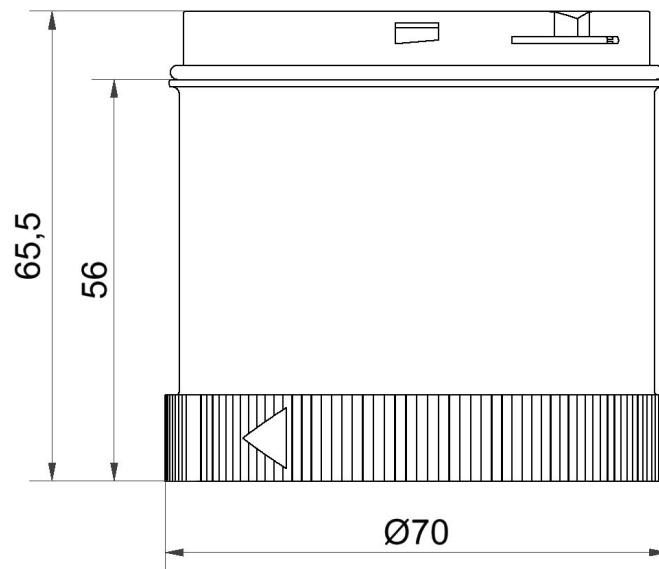

Modular Signal Towers / KombiSIGN 72
TwinLIGHT Classic 24VAC/DC YE

Conforms with UKCA (Importer)	Yes (WERMA (UK) Ltd.)
Conforms with CMIM	No
Conforms with AS-I	No
ICAO Certification	No
Conforms with DNV	No
Conforms with RoHS CN	No
Conforms with VdS	No
MTTF-value [years]	2598

DRAWING

For additional installation and mounting information, refer to the appropriate user guide at www.werma.com. This printed copy is for information only and is subject to alteration.