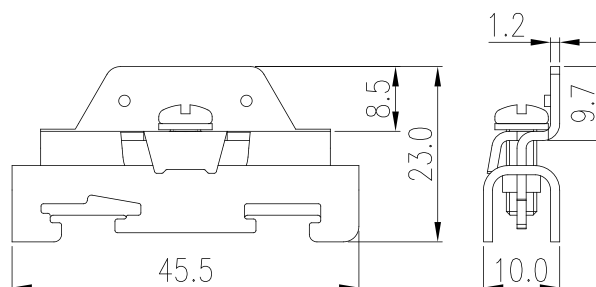

SS9A

NEMA Terminal Blocks > Accessories > End Bracket

Specification

| | |
|---------------------|-----------------|
| Product description | End Bracket |
| Material | Steel |
| Surface Plating | Zinc plated |
| Compatible products | TS-35, TS-35/15 |
| Package | 50 pcs / box |