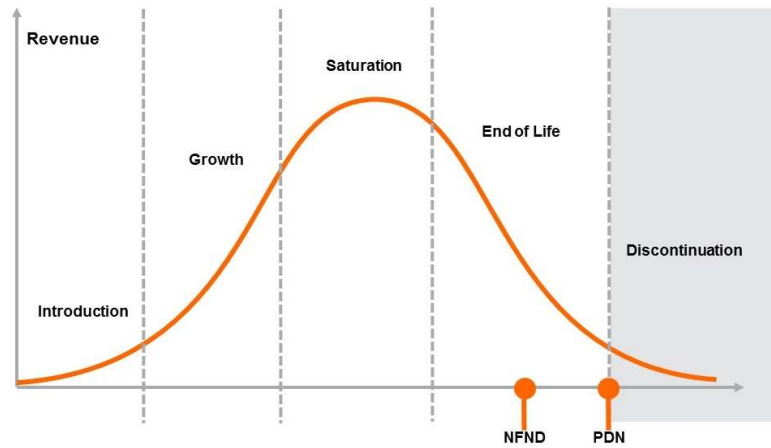

Light is OSRAM

Product Or Individual Q-Code Discontinuation (acc. JEDEC J-STD-048)
OS-PDN-2021-124

01 November 2021

Last order: 15 May 2022
Last delivery: 15 November 2022

Please direct your feedback to your local Sales office.