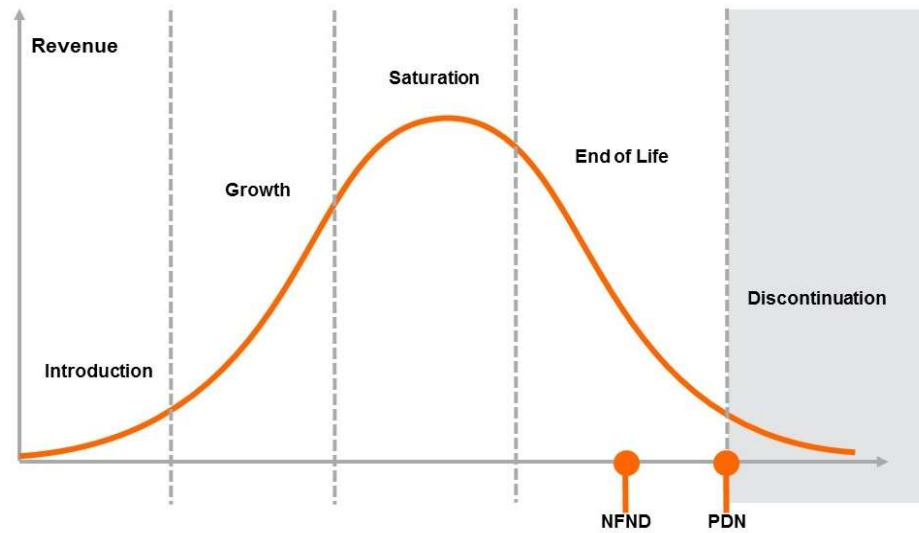

Light is OSRAM

Product Or Individual Q-Code Discontinuation (acc. JEDEC J-STD-048) OS-PDN-2022-050

18 May 2022

Last order: 15 November 2022
Last delivery: 15 May 2023

Please direct your feedback to your local Sales office.