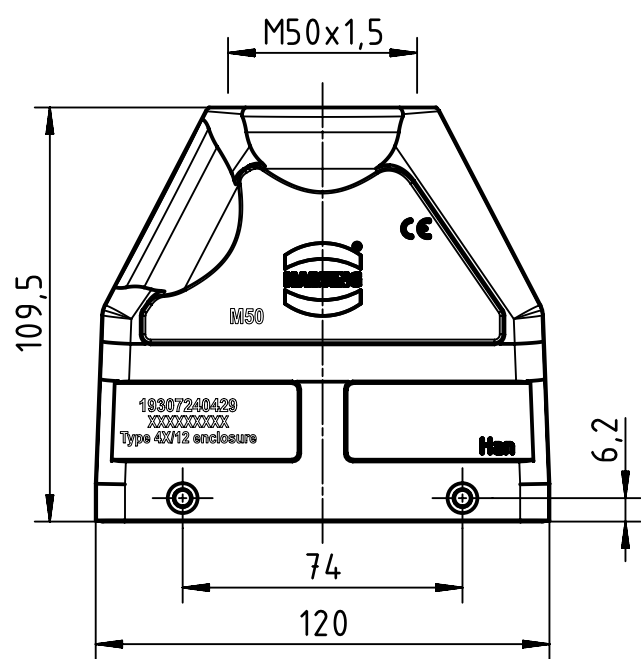

1 2 3 4 5 6

A

B

C

D

	All Dimensions in mm Original Size DIN A4		Scale 1:2	Free size tol.		Ref.
						Sub.
	All rights reserved		Created by SPRENB	Inspected by GERB	Standardisation RUETERA	Date 2020-07-15
	Department EL PD					State Final Release
HARTING Electric GmbH & Co. KG D-32339 Espelkamp			Title Han 24B TE hood HC M50 Black			Doc-Key / ECM-Nr. 100724320/UGD/000/B 500000161737
			Type TB	Number 19 30 724 0429		Rev. B Page 1/1