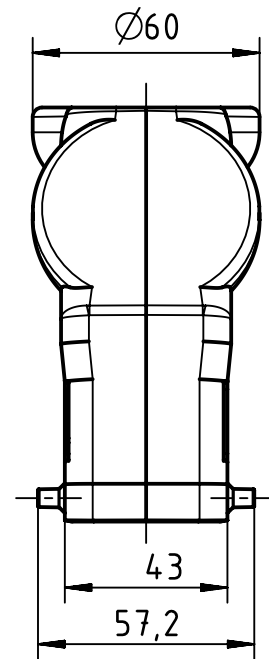

1 2 3 4 5 6

A

B

C

D

	All Dimensions in mm Original Size DIN A4		Scale 1:2	Free size tol.		Ref.
						Sub.
	All rights reserved		Created by SPRENB	Inspected by GERB	Standardisation RUETERA	Date 2020-07-15
	Department EL PD					State Final Release
HARTING Electric GmbH & Co. KG D-32339 Espelkamp			Title Han 24B TE hood HC M50 Black			Doc-Key / ECM-Nr. 100724320/UGD/000/B 500000161737
			Type TB	Number 19 30 724 0429		Rev. B Page 1/1