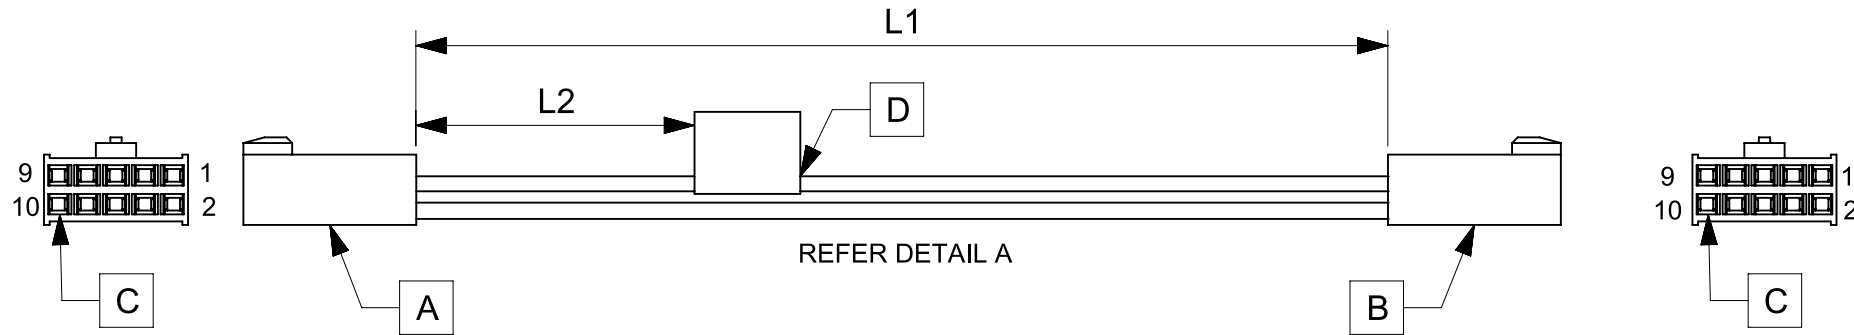

ITEM	PART#	DESCRIPTION	QTY	UOM
A,B	901420010	CGrid Crp Conn Hsg DR FL Polz 10Ckt	2	PC
C	901190109	CGrid Term Fem Crp LFH SnA 2224AWG	20	PC
D	--	PAPER PRINTED PAPER WHITE	1	PC

FROM	TO	DESCRIPTION	COLOR
A1	B9	1X22AWG DISC MPPE BK UL11028	BLACK
A2	B10	1X22AWG DISC MPPE BK UL11028	BLACK
A3	B7	1X22AWG DISC MPPE BK UL11028	BLACK
A4	B8	1X22AWG DISC MPPE BK UL11028	BLACK
A5	B5	1X22AWG DISC MPPE BK UL11028	BLACK
A6	B6	1X22AWG DISC MPPE BK UL11028	BLACK
A7	B3	1X22AWG DISC MPPE BK UL11028	BLACK
A8	B4	1X22AWG DISC MPPE BK UL11028	BLACK
A9	B1	1X22AWG DISC MPPE BK UL11028	BLACK
A10	B2	1X22AWG DISC MPPE BK UL11028	BLACK

MOLEX P/N
MOLEX
BATCH WK/YR

DETAIL A

TABLE			
PART NUMBER	L1	L2 (REF)	TITLE
2196581102	150±8	15	CGRID III R-R 10ckt 150mm disc Sn
2196581103	300±10	15	CGRID III R-R 10ckt 300mm disc Sn
2196581104	600±10	15	CGRID III R-R 10ckt 600mm disc Sn

NOTES

1. Cable assembly must pass 100% continuity and polarity test.
2. Connector view shown is from mating side.
3. Label text must be 2mm max. in height with Arial font.
4. Label must be wrapped in Flag type on a single cable.