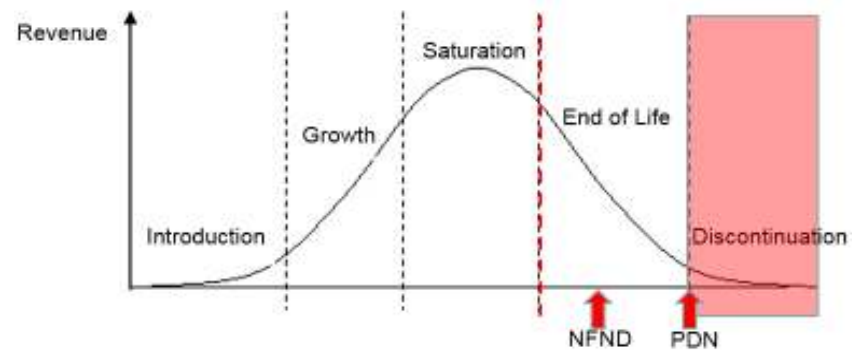

Light is OSRAM

Product Discontinuation (acc. JEDEC J-STD-048)
OS-PD-2018-058

19-Jun-2018

Last order: 15-Jun-2019

Last delivery: 15-Dec-2019

Reason: Discontinuing the remaining LCW Qcode in the layer transfer platform.