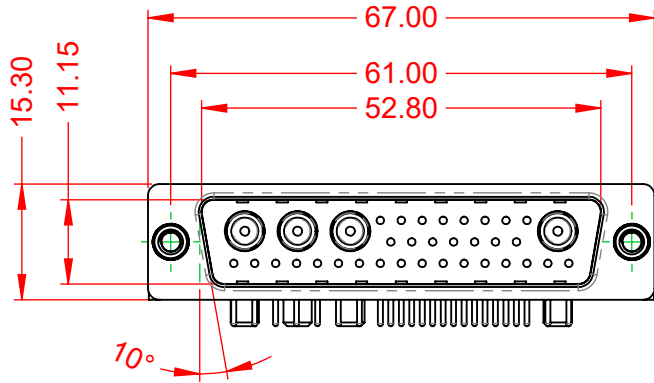

TOLERANCE UNLESS OTHERWISE SPECIFIED	
.X	±0.25
.XX	±0.13
.XXX	±0.05

THIS IS A C.A.D. GENERATED DRAWING  
DO NOT MAKE MANUAL REVISIONS TO MASTER.

ISSUE NUMBER	
ORIGINAL	①

**NOTES:**

**MATERIAL:**  
**HOUSING:** THERMOPLASTIC POLYESTER, UL94V-0  
**SHELL:** STEEL, TIN PLATED  
**CONTACT:** COPPER ALLOY, GOLD FLASH PLATED