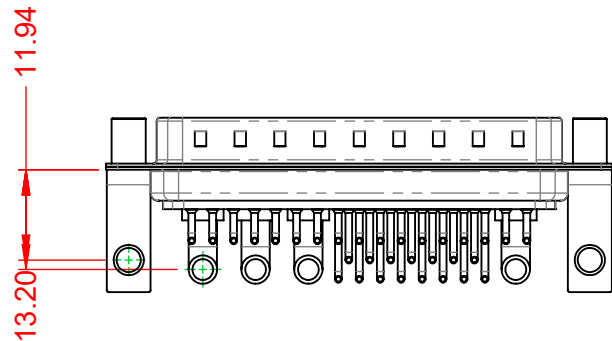

TOLERANCE UNLESS OTHERWISE SPECIFIED	
.X	±0.25
.XX	±0.13
.XXX	±0.05

THIS IS A C.A.D. GENERATED DRAWING  
DO NOT MAKE MANUAL REVISIONS TO MASTER.

ISSUE NUMBER	
ORIGINAL	①

**NOTES:**

**MATERIAL:**  
**HOUSING:** THERMOPLASTIC POLYESTER, UL94V-0  
**SHELL:** STEEL, TIN PLATED  
**CONTACT:** COPPER ALLOY, GOLD FLASH PLATED