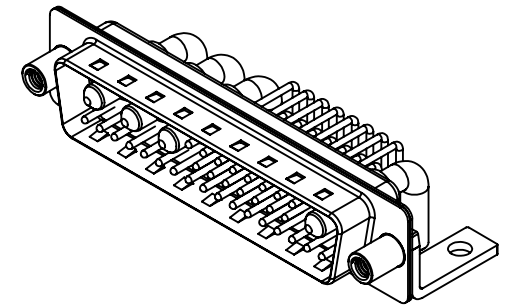

THIS SERIES FULLY CONFORMS TO
THE EUROPEAN UNION DIRECTIVES
2011/65/EU FOR RoHS COMPLIANCY.

YOUR CONNECTION TO QUALITY & SERVICE

EDAC INC
TORONTO, ONTARIO
CANADA

THESE DRAWINGS AND SPECIFICATIONS
ARE THE PROPERTY OF EDAC INC., AND
SHALL NOT BE REPRODUCED, OR COPIED
OR USED AS THE BASIS FOR THE
MANUFACTURE OR SALE OF APPARATUS
WITHOUT WRITTEN PERMISSION.

COMBINATION D-SUB

SW REFERENCE NO.: 629 COMBO ASSEMBLY	
DRAWN: C.B	DATE: JAN. 01/2019
CHECKED:	DATE:
SCALE: (IN C.A.D. 1:1)	SHEET 1 OF 2
DRAWING NUMBER: 629-36W4240-7NE	ISSUE
PART NUMBER: 629-36W4240-7NE	1