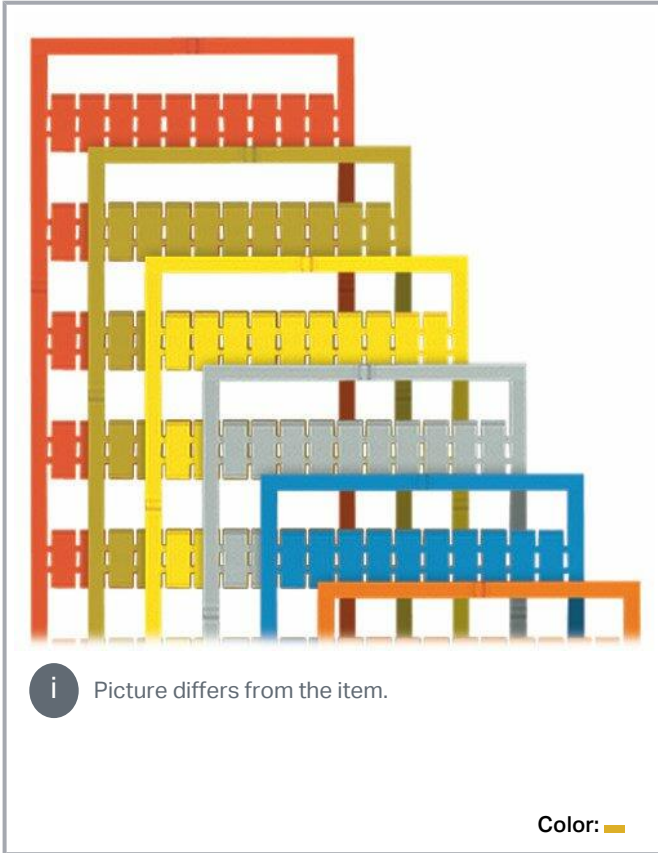

## Data sheet | Item number: 794-602/000-002

WMB marking card; as card; MARKED; 100,103,...187 &101,...188 & 102...189; stretchable 5 - 5.2 mm; Vertical marking; snap-on type; yellow

[www.wago.com/794-602/000-002](http://www.wago.com/794-602/000-002)

#### Technical data

Marking	61 ... 70
Marking (number)	10
Marking direction	Vertical marking
Marking color	black
Marking type	Numbers
Representation of the imprint	consecutive numbers per strip
Pre-assembly	10 strips with 10 markers per card