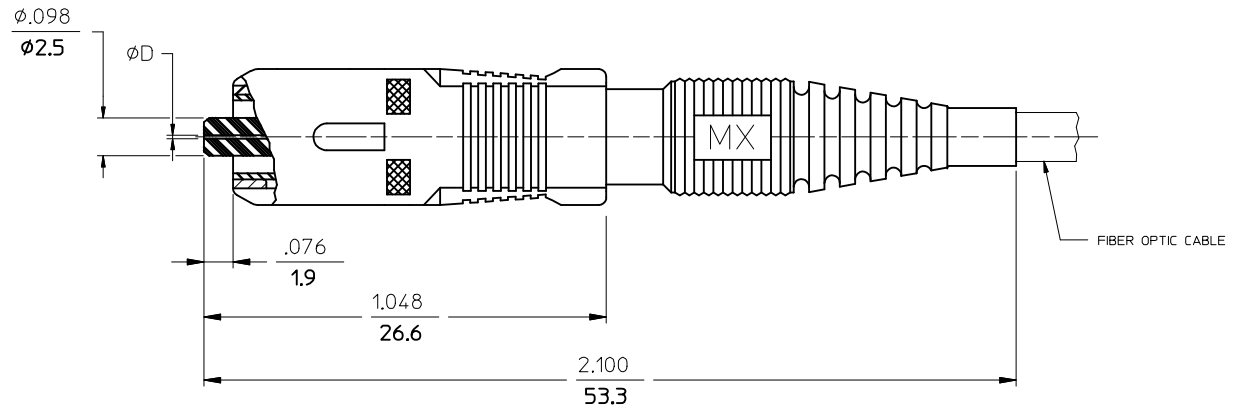

CONNECTOR P/N	øD (µm)	FERRULE MATERIAL	BOOT COLOR	HOUSING COLOR	CONNECTOR TYPE	CABLE (mm)
106063-0000	127	Zr	BLUE	BLUE	MULTIMODE	3
106063-0100						
106063-0060						
106063-0099		LOW COST Zr	BEIGE	BEIGE		
106063-0090						
106063-0360	125.5	Zr	BLACK	BLACK	SINGLE MODE	2.4
106063-0070						
106063-2000			YELLOW	BLUE	MULTIMODE	3
106063-2070			BLACK	BLACK		
106063-3000			BLUE	BLUE		
106063-3060	128		BEIGE	BEIGE	MULTIMODE	
106063-3070			BLACK	BLACK		

CONNECTOR P/N	øD (µm)	FERRULE MATERIAL	BOOT COLOR	HOUSING COLOR	CONNECTOR TYPE	CABLE (mm)	
106063-4000	125	Zr	YELLOW	BLUE	SINGLE MODE	3	
106063-4100	125.25		BLACK	BLACK			
106063-4070	125		YELLOW	BLUE			
106063-5000	126		BLACK	BLACK			
106063-5100			YELLOW	BLUE			
106063-5070	127		BLACK	BLACK			
106063-7000			YELLOW	BLUE			
106063-7070			BLACK	BLACK			
106063-0300	125		BLUE	BLUE	MULTIMODE	2.4	
106063-0310			YELLOW	BLUE			
106063-4300			YELLOW	BLUE	SINGLE MODE	2.4	
106063-5300	YELLOW		BLUE				
106063-5310	YELLOW		BLUE				
106063-5099	126		LOW COST Zr	YELLOW	BLUE	SINGLE MODE	3

NOTES:

1. ALL DIMENSIONS ARE FOR REFERENCE ONLY.

△ P/N 106063-0090, P/N 106063-5100, P/N 106063-0100, P/N 106063-0310 AND P/N 106063-5310 ARE BULK PACKED IN QUANTITIES OF 100 PCS.

ENTER DESCRIPTION EC NO: MF-2017-0132 DRWIN:MANUAPPARE 2016/11/04 CHKD: IG/IMIN APPR: IG/IMIN 2016/11/16	QUALITY SYMBOLS ▽=0 ▽=0	GENERAL TOLERANCES (UNLESS SPECIFIED)		DIMENSION STYLE IN/MM	SCALE 5:1	DESIGN UNITS INCH	THIRD ANGLE PROJECTION	
		4 PLACES ± --- ± --- 3 PLACES ± --- ± --- 2 PLACES ± --- ± --- 1 PLACE ± --- ± --- 0 PLACE ± --- ± ---	mm INCH ± --- ± --- ± --- ± --- ± --- ± --- ± --- ± --- ± --- ± ---	DRAWN BY RPACIFIC1	DATE 2005/12/22	TITLE SC CONNECTOR (ONE PIECE DESIGN)		
DRAFT WHERE APPLICABLE MUST REMAIN WITHIN DIMENSIONS		ANGULAR ±1/2°		APPROVED BY DATE	molex			SHEET NO. 1 OF 1
MATERIAL NO. SEE TABLE				DOCUMENT NO. SD-106063-XXX0				THIS DRAWING CONTAINS INFORMATION THAT IS PROPRIETARY TO MOLEX INCORPORATED AND SHOULD NOT BE USED WITHOUT WRITTEN PERMISSION