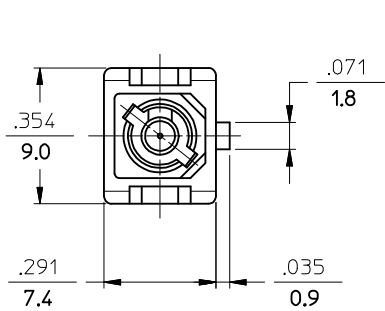

CONNECTOR P/N	øD (µm)	FERRULE MATERIAL	BOOT COLOR	HOUSING COLOR	CONNECTOR TYPE	CABLE (mm)
106063-0000	127	Zr	BLUE	BLUE	MULTIMODE	3
106063-0100						
106063-0060						
106063-0099		LOW COST Zr	BEIGE	BEIGE		
106063-0090						
106063-0360	125.5	Zr	BLACK	BLACK	SINGLE MODE	2.4
106063-0070						
106063-2000			YELLOW	BLUE	MULTIMODE	3
106063-2070			BLACK	BLACK		
106063-3000			BLUE	BLUE		
106063-3060	128		BEIGE	BEIGE	MULTIMODE	
106063-3070			BLACK	BLACK		

CONNECTOR P/N	øD (µm)	FERRULE MATERIAL	BOOT COLOR	HOUSING COLOR	CONNECTOR TYPE	CABLE (mm)	
106063-4000	125	Zr	YELLOW	BLUE	SINGLE MODE	3	
106063-4100	125.25		BLACK	BLACK			
106063-4070	125		YELLOW	BLUE			
106063-5000	126		BLACK	BLACK			
106063-5100			YELLOW	BLUE			
106063-5070	127		BLACK	BLACK			
106063-7000			YELLOW	BLUE			
106063-7070			BLACK	BLACK			
106063-0300	125		BLUE	BLUE	MULTIMODE	2.4	
106063-0310			YELLOW	BLUE			
106063-4300			YELLOW	BLUE	SINGLE MODE	2.4	
106063-5300	YELLOW		BLUE				
106063-5310	YELLOW		BLUE				
106063-5099	126		LOW COST Zr	YELLOW	BLUE	SINGLE MODE	3

NOTES:

1. ALL DIMENSIONS ARE FOR REFERENCE ONLY.

△ P/N 106063-0090, P/N 106063-5100, P/N 106063-0100, P/N 106063-0310 AND P/N 106063-5310 ARE BULK PACKED IN QUANTITIES OF 100 PCS.

ENTER DESCRIPTION EC NO: MF-2017-0132 DRWIN:MANUAPPARE 2016/11/04 CHKD: IG/IMIN APPR: IG/IMIN 2016/11/16	QUALITY SYMBOLS ▽=0 ▽=0	GENERAL TOLERANCES (UNLESS SPECIFIED)		DIMENSION STYLE IN/MM	SCALE 5:1	DESIGN UNITS INCH	THIRD ANGLE PROJECTION	
		4 PLACES ± --- ± --- 3 PLACES ± --- ± --- 2 PLACES ± --- ± --- 1 PLACE ± --- ± --- 0 PLACE ± --- ± ---	mm INCH ± --- ± --- ± --- ± --- ± --- ± --- ± --- ± --- ± --- ± ---	DRAWN BY RPACIFIC1	DATE 2005/12/22	TITLE SC CONNECTOR (ONE PIECE DESIGN)		
DRAFT WHERE APPLICABLE MUST REMAIN WITHIN DIMENSIONS		ANGULAR ±1/2°		APPROVED BY DATE	molex			SHEET NO. 1 OF 1
MATERIAL NO. SEE TABLE				DOCUMENT NO. SD-106063-XXX0				THIS DRAWING CONTAINS INFORMATION THAT IS PROPRIETARY TO MOLEX INCORPORATED AND SHOULD NOT BE USED WITHOUT WRITTEN PERMISSION