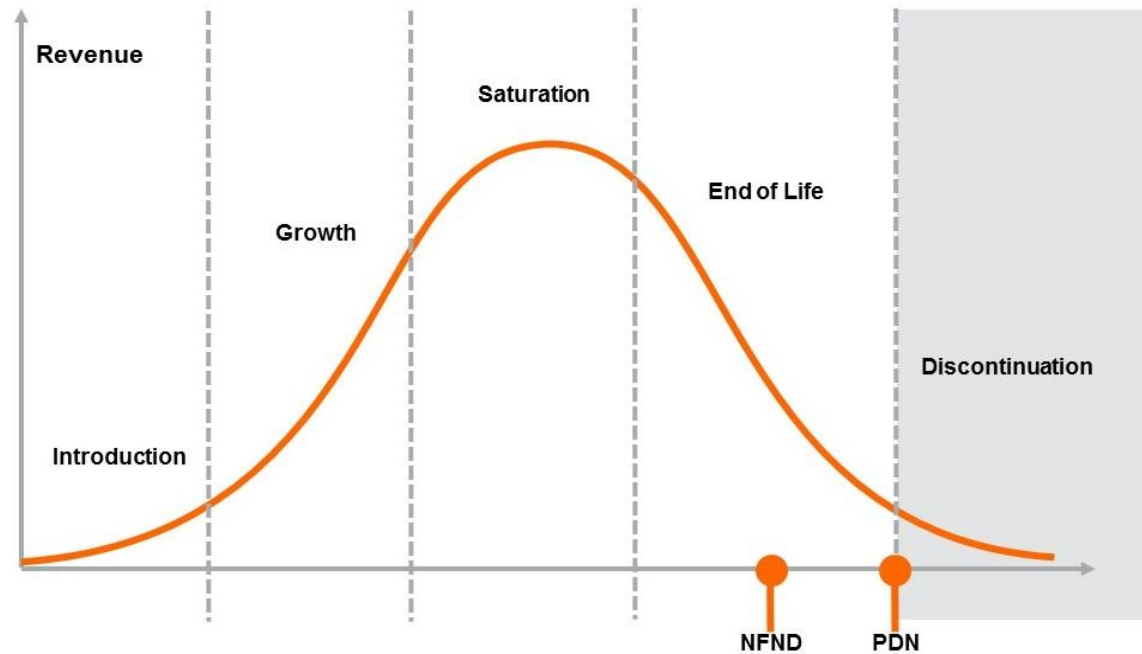

Light is OSRAM

Product Or Individual Q-Code Discontinuation (acc. JEDEC J-STD-048)  
OS-PDN-2019-057

15 July 2019

---

**Last order:** 15 January 2020

**Last delivery:** 15 July 2020

---

Please direct your feedback to your local Sales office.