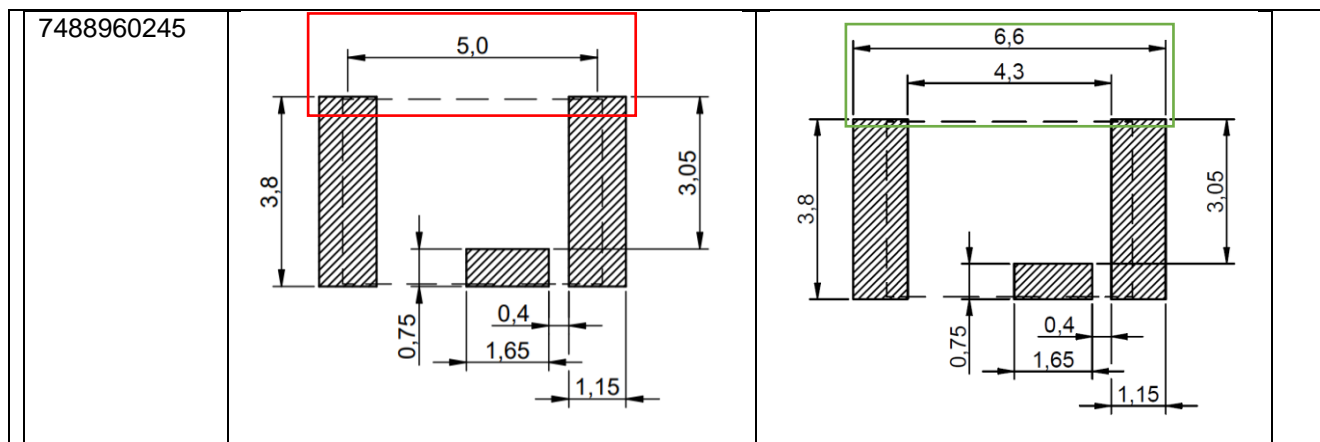

Würth Elektronik eiSos GmbH & Co. KG

EMC & Inductive Solutions

Max-Eyth-Straße 1 · 74638 Waldenburg · Germany

Tel. +49 (0) 79 42 945-0 · Fax +49 (0) 79 42 945-400

eiSos@we-online.de · www.we-online.de

RELIABILITY / QUALIFICATION SUMMARY:

There will be no change of the product, therefore no additional reliability or qualification testing will be performed.