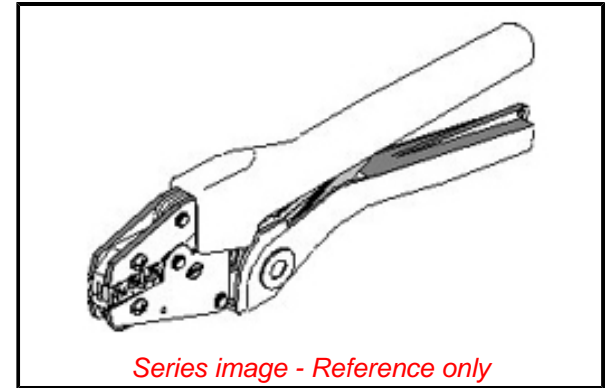

Documents:

[RoHS Certificate of Compliance (PDF)](#)

General

Product Family	Application Tooling
Series	207129
Comments	Type RHT, Type RHT
Function	Crimp
Geographic Area	Global
Level of Automation	Manual
More Detailed Tech Information	applicationtooling@molex.com
Overview	Application Tooling
Product Name	N/A
Tool Type	Hand Crimp Tool
UPC	822348442034
Warranty Disclaimer	CAUTION: Molex tooling crimp specifications are valid only when used with Molex terminals and tooling manufactured by Molex and sold by Molex or authorized distributors ("Molex Tooling"). When using tooling other than Molex Tooling with Molex specific connector systems listed in our ATS documents, the Molex tooling qualification does not apply and the responsibility for full qualification of the connector system is that of the customer. Molex accepts no liability for connector performance or tooling support where tooling other than Molex Tooling is used or where Molex Tooling is modified.

Material Info

Engineering Number RHT-1400

Reference - Drawing Numbers

Application Tooling Documents
ATS-640033100, TM-640160065, TM-640160065CN, TM-640160065DE, TM-640160065FR, TM-640160065IT, TM-640160065JP, TM-640160065KR, TM-640160065MY, TM-640160065PL, TM-640160065RU, TM-640160065SK, TM-640160065SP, TM-640160065TH, TM-640160065TW, TM-640160065VN

Series image - Reference only

EU ELV

Not Relevant

EU RoHS

Not Reviewed

REACH SVHC

Not Contained Per - ED/61/2018 (27 June 2018)

Halogen-Free

Status

Not Relevant

For more information, please visit [Contact US](#)

China ROHS

Not Relevant

ELV

Not Relevant

RoHS Phthalates

Not Contained

Search Parts in this Series

[207129 Series](#)

Use With

Loose Piece Terminals