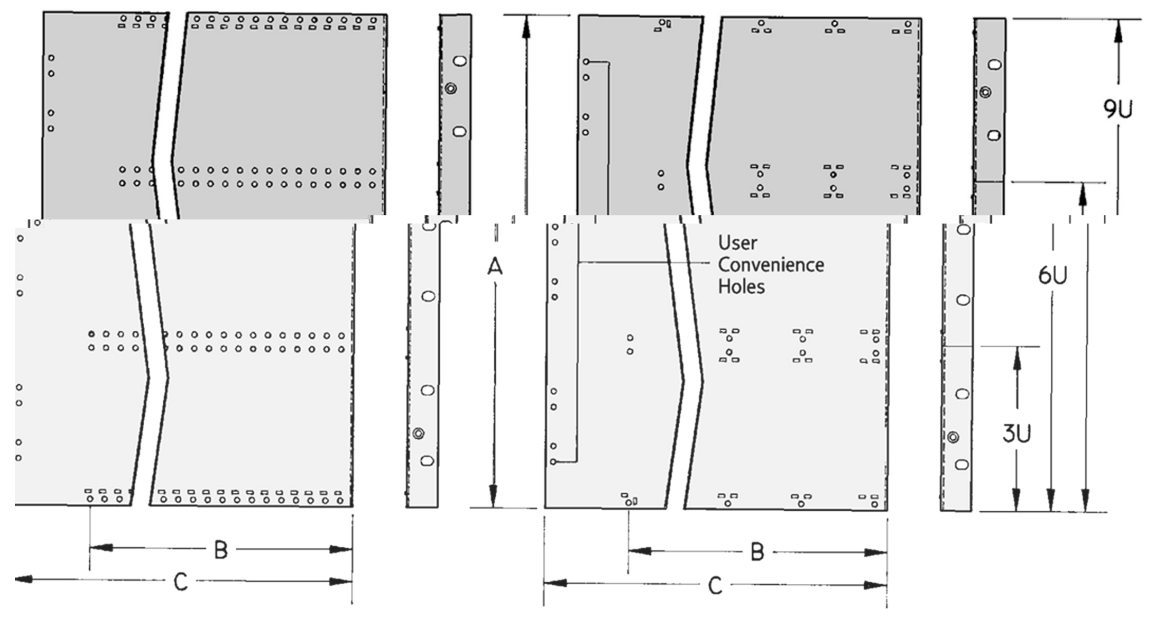

# Non EMC DIN-Based VectorPak™ Subracks

**Flangeless**

**With EIA Flange**

**Universal  
With EIA Flange & Universal  
Hole Spacing (12mm)**

### Side Panels

Vector Europackaging Side Panels feature brushed aluminum construction with clear irridite finish. There are 3 versions available:

- With Flanges:** Provides front rack mounting surface
- Universal:** Versatile side-panel with flanges - extrusion mounting holes positioned on 12mm centers for maximum versatility
- Flangeless:** For maximum economy of space

Non EMC Subracks

Part No.	Card Height X Depth (mm)	Description	B	C	Part No.	Card Height X Depth (mm)	Description	B	C	Part No.	Card Height X Depth (mm)	Description	B	C
5260475	3U x 160	Flangeless	6.57"	9.27"	5260267	6U x 160	Flangeless	6.57"	9.27"	5260467	9U x 160	Flangeless	6.57"	9.27"
5260251	3U x 160	W/ Flanges	6.57"	9.27"	5260204	6U x 160	W/ Flanges	6.57"	9.27"	5260249	9U x 160	W/ Flanges	6.57"	9.27"
5260476	3U x 220	Flangeless	8.93"	11.63"	5260266	6U x 220	Flangeless	8.93"	11.63"	5260468	9U x 220	Flangeless	8.93"	11.63"
5260252	3U x 220	W/ Flanges	8.93"	11.63"	5260212	6U x 220	W/ Flanges	8.93"	11.63"	5260311	9U x 220	Universal	8.93"	11.63"
5260477	3U x 280	Flangeless	11.3"	14.00"	5260472	6U x 280	Flangeless	11.3"	14.00"	5260248	9U x 220	W/ Flanges	8.93"	11.63"
5260264	3U x 280	W/ Flanges	11.3"	14.00"	5260289	6U x 280	Universal	11.3"	14.00"	5260469	9U x 280	Flangeless	11.3"	14.00"
					5260247	6U x 280	W/ Flanges	11.3"	14.00"	5260291	9U x 280	Universal	11.3"	14.00"
					5260473	6U x 340	Flangeless	13.66"	16.36"	5260294	9U x 280	W/ Flanges	11.3"	14.00"
					5260239	6U x 340	W/ Flanges	13.66"	16.36"	5260470	9U x 340	Flangeless	13.66"	16.36"
					5260474	6U x 400	Flangeless	16.02"	18.72"	5260240	9U x 340	W/ Flanges	13.66"	16.36"
					5260309	6U x 400	Universal	16.02"	18.72"	5260471	9U x 400	Flangeless	16.02"	18.72"
					5260243	6U x 400	W/ Flanges	13.02"	18.72"	5260308	9U x 400	Universal	16.02"	18.72"
										5260299	9U x 400	W/ Flanges	16.02"	18.72"