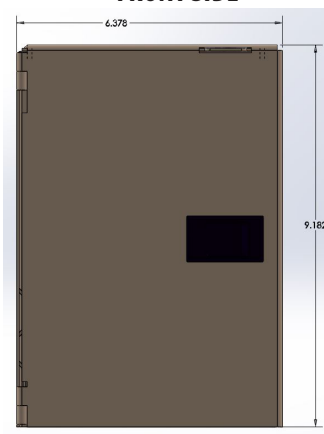

FIS MINI WALL MOUNT, 1 ADAPTER PLATE

FEATURES

- Hinged Door with Snap Latch
- Removable Door, Lockable with Padlock
- Open Bottom for cable entry and patch cable exit
- Cable Management Rings Included
- Holds 1 LGX style adapter plate (not included)
- Rugged 14 Gauge Aluminum, Available in Black or Off-White (BW)

TECH DRAWING

TOP SIDE

RIGHT SIDE

FRONT SIDE

SPECIFICATIONS

Dimension	6.38"W x 9.18H x 2.65"D
Capacity	1 LGX Adapter Plate
Material	.060" Aluminum
Coating	Electro Statically Applied Powder Coat; Available in Black or Off-White