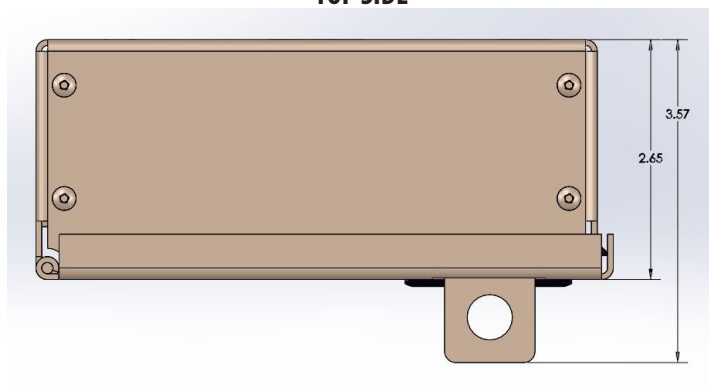

FIS MINI WALL MOUNT, 1 ADAPTER PLATE

FEATURES

- Hinged Door with Snap Latch
- Removable Door, Lockable with Padlock
- Open Bottom for cable entry and patch cable exit
- Cable Management Rings Included
- Holds 1 LGX style adapter plate (not included)
- Rugged 14 Gauge Aluminum, Available in Black or Off-White (BW)

TECH DRAWING

TOP SIDE

RIGHT SIDE

FRONT SIDE

SPECIFICATIONS

Dimension	6.38"W x 9.18H x 2.65"D
Capacity	1 LGX Adapter Plate
Material	.060" Aluminum
Coating	Electro Statically Applied Powder Coat; Available in Black or Off-White

ORDERING INFORMATION

F1-MW1X	FIS Mini Wall Mount, 1 Adapter Plates, Black
F1-MW1X-BW	FIS Mini Wall Mount, 1 Adapter Plates, Off-White