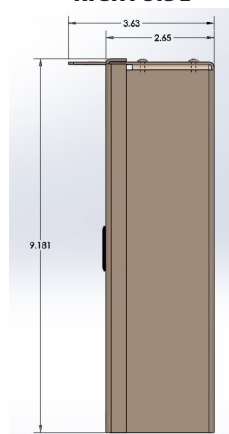

FIS MINI WALL MOUNT, 1 ADAPTER PLATE

FEATURES

- Hinged Door with Snap Latch
- Removable Door, Lockable with Padlock
- Open Bottom for cable entry and patch cable exit
- Cable Management Rings Included
- Holds 1 LGX style adapter plate (not included)
- Rugged 14 Gauge Aluminum, Available in Black or Off-White (BW)

TECH DRAWING

TOP SIDE

RIGHT SIDE

FRONT SIDE

SPECIFICATIONS

Dimension	6.38"W x 9.18H x 2.65"D
Capacity	1 LGX Adapter Plate
Material	.060" Aluminum
Coating	Electro Statically Applied Powder Coat; Available in Black or Off-White