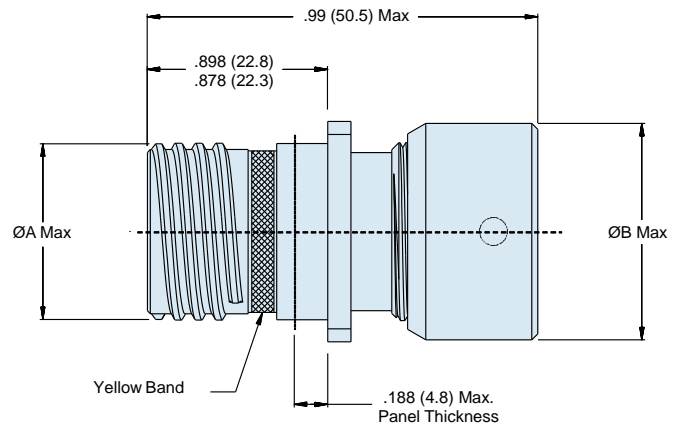

**M28876/1B1S1 Model (CAGE Code 6FBA1)**

**M28876/1B1S1 Wall Mount Receptacle Connector for use with M29504/14 and /15 Terminus**

**M28876/1B1S1 4 channel wall mount receptacle connector \$ 95.50 ea.**

*Receptacle without Backshell*

**WALL MOUNT RECEPTACLE**