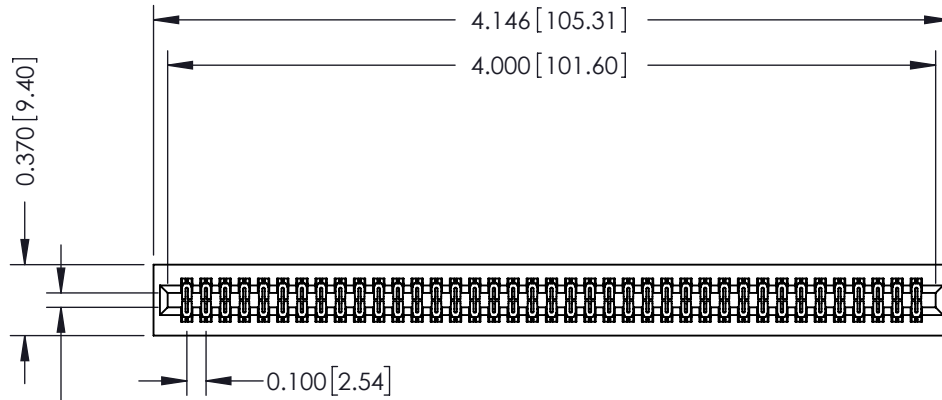

**Mounting Option**

01-No Mounting Lugs

**Contact Detail**

560-Extender Board Bend (Code 523 Contacts)

.100 [2.54] Contact Spacing x .200 [5.08] Row Spacing

THIS IS A C.A.D. GENERATED DRAWING  
DO NOT MAKE MANUAL REVISIONS TO MASTER.

ISSUE NUMBER

ORIGINAL

Card Slot Accepts  
.054 [1.37] to .070 [1.78]  
Thick P.C. Board

SECTION A-A

**See Accompanying Pages for:**

- Contact Bend Details
- Mounting Options

342 / 392 Card Edge Connector

Part Number: 392-078-560-201