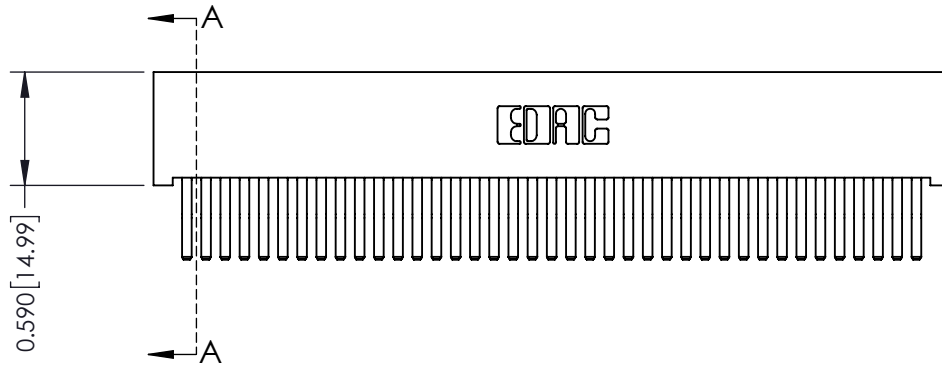

**Mounting Option**

01-No Mounting Lugs

**Contact Detail**

560-Extender Board Bend (Code 523 Contacts)

.100 [2.54] Contact Spacing x .200 [5.08] Row Spacing

THIS IS A C.A.D. GENERATED DRAWING  
DO NOT MAKE MANUAL REVISIONS TO MASTER.

ISSUE NUMBER

ORIGINAL

Card Slot Accepts  
.054 [1.37] to .070 [1.78]  
Thick P.C. Board

SECTION A-A

**See Accompanying Pages for:**

- Contact Bend Details
- Mounting Options

342 / 392 Card Edge Connector

Part Number: 392-078-560-201