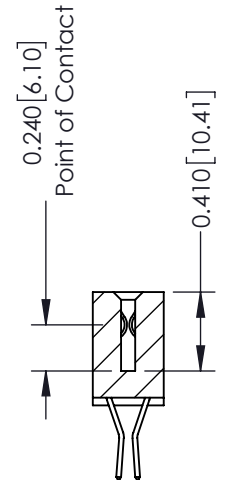

**Mounting Option**

01-No Mounting Lugs

**Contact Detail**

560-Extender Board Bend (Code 523 Contacts)

.100 [2.54] Contact Spacing x .200 [5.08] Row Spacing

THIS IS A C.A.D. GENERATED DRAWING  
DO NOT MAKE MANUAL REVISIONS TO MASTER.

ISSUE NUMBER

ORIGINAL

Card Slot Accepts  
.054 [1.37] to .070 [1.78]  
Thick P.C. Board

SECTION A-A

**See Accompanying Pages for:**

- Contact Bend Details
- Mounting Options

342 / 392 Card Edge Connector

Part Number: 392-078-560-201

556 Contact Code

558 Contact Code

559 Contact Code

560 Contact Code

342 / 392 Series Card Edge Connector  
Contact Bend Detail

EDAC INC  
TORONTO, ONTARIO  
CANADA

YOUR CONNECTION TO QUALITY & SERVICE

THESE DRAWINGS AND SPECIFICATIONS  
ARE THE PROPERTY OF EDAC INC. AND  
SHALL NOT BE REPRODUCED, OR COPIED  
OR USED AS THE BASIS FOR THE  
MANUFACTURE OR SALE OF APPARATUS  
WITHOUT WRITTEN PERMISSION.