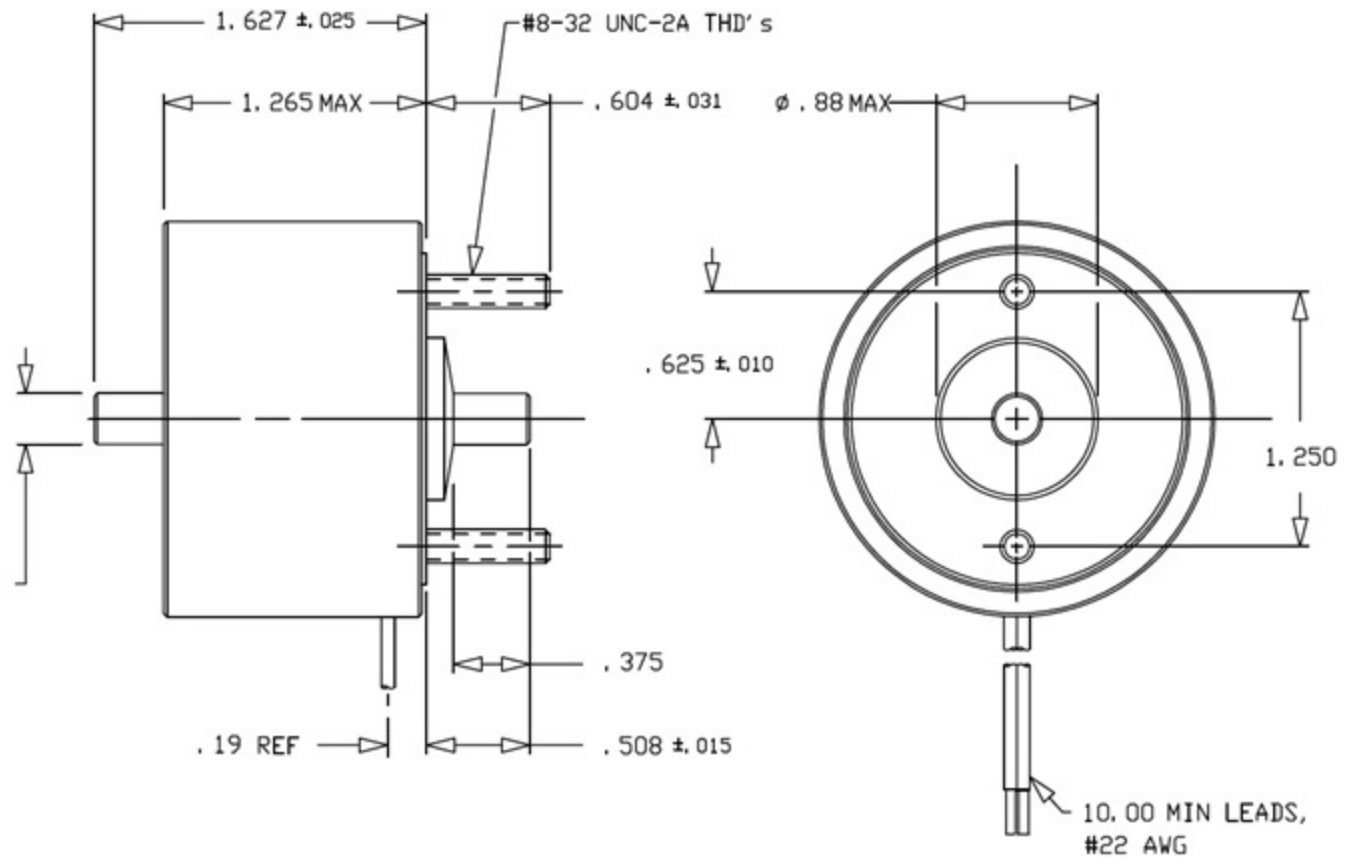

.2493 ± .0010 DIA
BOTH ENDS

UNLESS OTHERWISE SPECIFIED
ALL DIMENSIONS IN: METRIC (mm) INCHES
X.X ± 0.5 mm .XX ± .010 IN
X.XX ± 0.13 mm .XXX ± .005 IN

ANGLES: ±
ES-612 & ES-613 APPLIES
THIRD ANGLE PROJECTION

Saia Burgess LLC
801 Scholtz Dr.
Vandalia, OH 45377

TITLE SOLENOID - BTA 5EV	
CODE IDENT 81840	DRWG. NO.: 190835-XXX
A	SCALE: NONE SHEET 1 OF 1