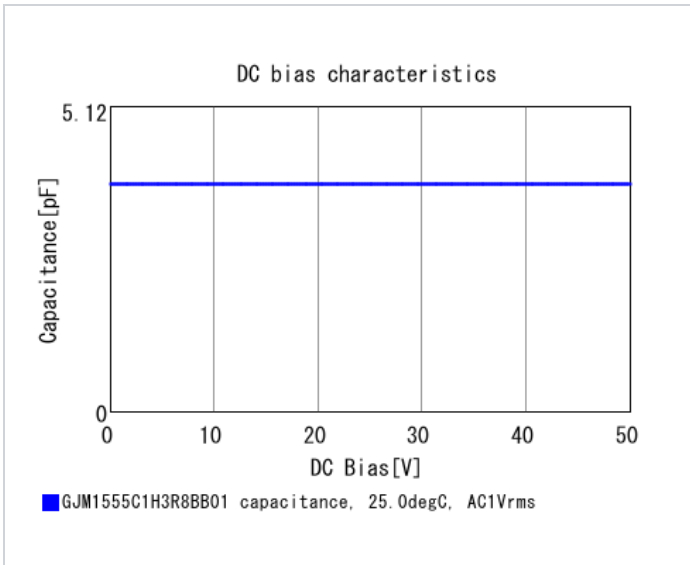

Attention

- 1.This datasheet is downloaded from the website of Murata Manufacturing Co., Ltd. Therefore, it's specifications are subject to change or our products in it may be discontinued without advance notice. Please check with our sales representatives or product engineers before ordering.
- 2.This datasheet has only typical specifications because there is no space for detailed specifications. Therefore, please review our product specifications or consult the approval sheet for product specifications before ordering.