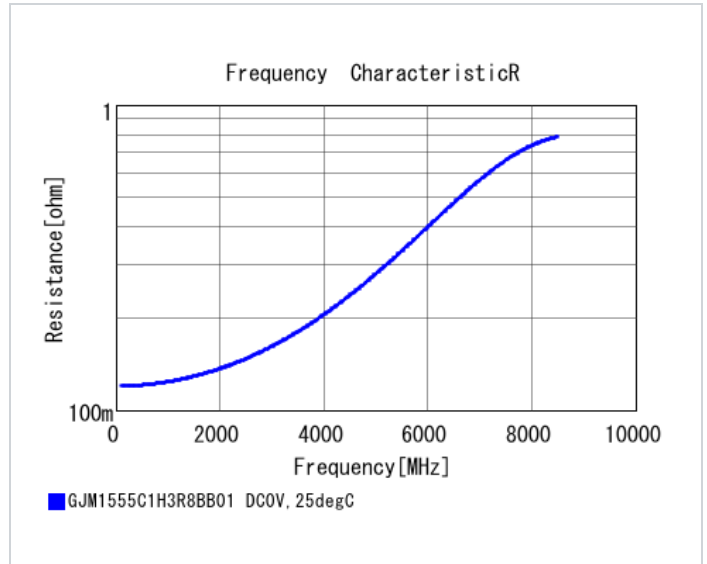

Attention

- 1.This datasheet is downloaded from the website of Murata Manufacturing Co., Ltd. Therefore, it's specifications are subject to change or our products in it may be discontinued without advance notice. Please check with our sales representatives or product engineers before ordering.
- 2.This datasheet has only typical specifications because there is no space for detailed specifications. Therefore, please review our product specifications or consult the approval sheet for product specifications before ordering.