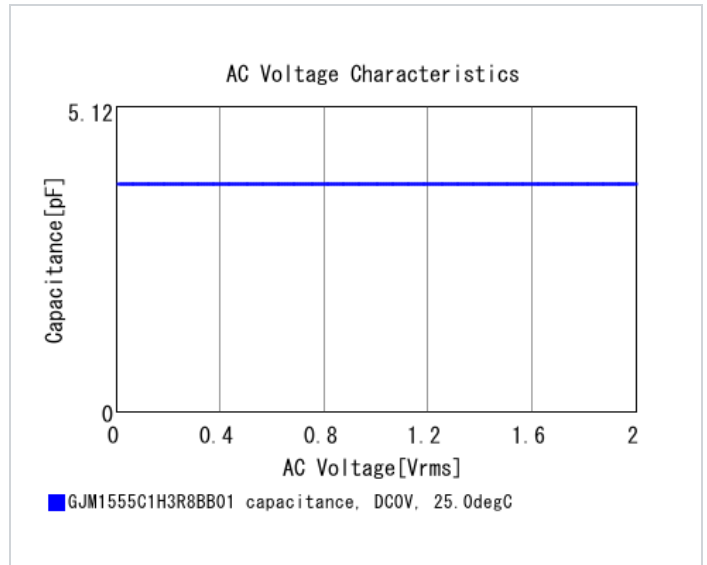

Attention

- 1.This datasheet is downloaded from the website of Murata Manufacturing Co., Ltd. Therefore, it's specifications are subject to change or our products in it may be discontinued without advance notice. Please check with our sales representatives or product engineers before ordering.
- 2.This datasheet has only typical specifications because there is no space for detailed specifications. Therefore, please review our product specifications or consult the approval sheet for product specifications before ordering.