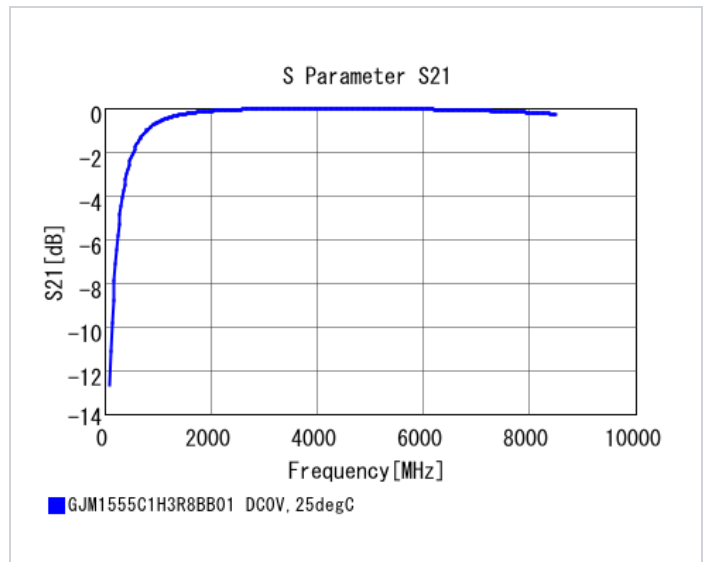

Attention

- 1.This datasheet is downloaded from the website of Murata Manufacturing Co., Ltd. Therefore, it's specifications are subject to change or our products in it may be discontinued without advance notice. Please check with our sales representatives or product engineers before ordering.
- 2.This datasheet has only typical specifications because there is no space for detailed specifications. Therefore, please review our product specifications or consult the approval sheet for product specifications before ordering.