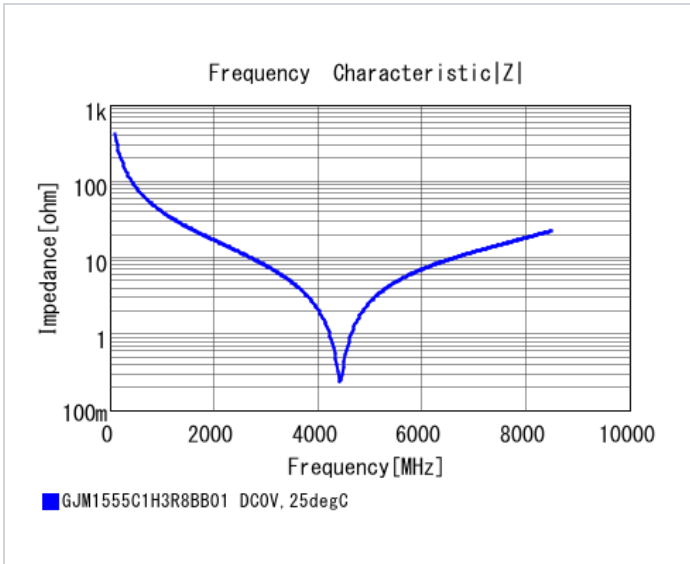

Attention

- 1.This datasheet is downloaded from the website of Murata Manufacturing Co., Ltd. Therefore, it's specifications are subject to change or our products in it may be discontinued without advance notice. Please check with our sales representatives or product engineers before ordering.
- 2.This datasheet has only typical specifications because there is no space for detailed specifications. Therefore, please review our product specifications or consult the approval sheet for product specifications before ordering.