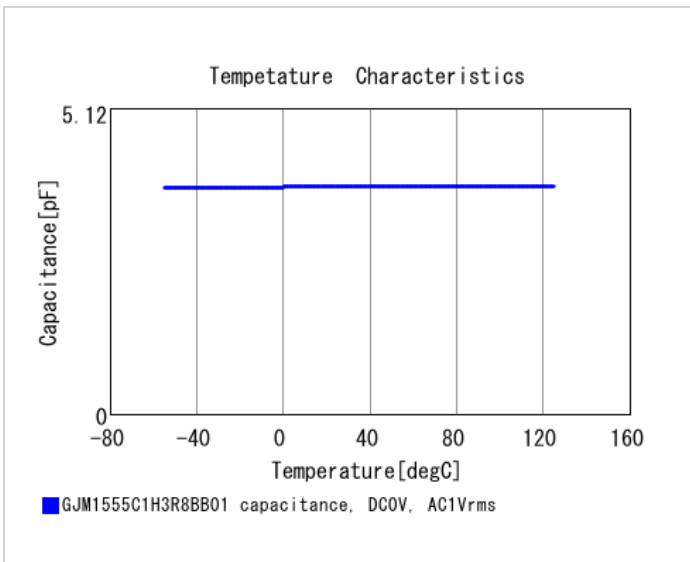

Attention

- 1.This datasheet is downloaded from the website of Murata Manufacturing Co., Ltd. Therefore, it's specifications are subject to change or our products in it may be discontinued without advance notice. Please check with our sales representatives or product engineers before ordering.
- 2.This datasheet has only typical specifications because there is no space for detailed specifications. Therefore, please review our product specifications or consult the approval sheet for product specifications before ordering.