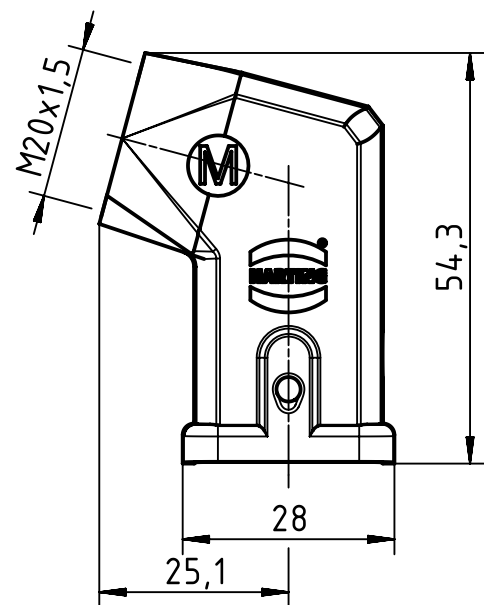

1 2 3 4 5 6

A

B

C

D

	All Dimensions in mm Original Size DIN A4		Scale 1:1	Free size tol.		Ref.
						Sub.
	All rights reserved		Created by HELLMANN	Inspected by GERB	Standardisation GARSKE	Date 2020-03-16
	Department EL PD					State Final Release
HARTING Electric GmbH & Co. KG D-32339 Espelkamp			Title Han A Hood Angled Entry 2 Pegs M20			Doc-Key / ECM-Nr. 100845314/UGD/001/A 500000151773
			Type TB	Number 19 20 003 1640		Rev. A Page 1/1