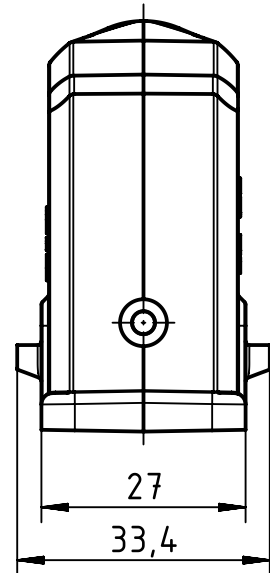

1 2 3 4 5 6

A

B

C

D

	All Dimensions in mm Original Size DIN A4		Scale 1:1	Free size tol.		Ref.
						Sub.
	All rights reserved		Created by HELLMANN	Inspected by GERB	Standardisation GARSKE	Date 2020-03-16
	Department EL PD					State Final Release
HARTING Electric GmbH & Co. KG D-32339 Espelkamp			Title Han A Hood Angled Entry 2 Pegs M20			Doc-Key / ECM-Nr. 100845314/UGD/001/A 500000151773
			Type TB	Number 19 20 003 1640		Rev. A Page 1/1