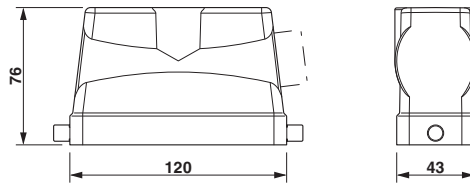

Accessories

Full screw connection

Cable gland - HC-K-KV-M25(11-17) - 1690639

Plastic screw connection up to 5 bar, thread length: 8 mm, cable diameter: 11 - 17 mm, WAF 29, screw connection: M25

Cable gland - HC-M-KV-M25(11-16) - 1690574

Metal screw connection up to 5 bar, thread length: 7 mm, cable diameter: 11 - 16 mm, WAF 27, screw connection: M25

Cable gland - HC-M-KV-M25(14-21) - 1646007

Metal screw connection up to 5 bar, thread length: 7 mm, cable diameter: 14 - 21 mm, WAF 34, screw connection: M25

Cable gland - HC-M-KV-M25(1ASI) - 1584020

Metal screw connection for an AS-Interface flat-ribbon conductor, thread type M25

Multiple screw connection

Housing - HC-B 24-TFL-H-O1STM25S - 1460211

Accessories

Cable gland - HC-M-KV-M25(1X10/1X11) - 1580228

Special cable screw connection M25, brass nickel-plated, grommet with 10 mm and 11 mm holes

Drawings

Dimensioned drawing

Dimensional drawing