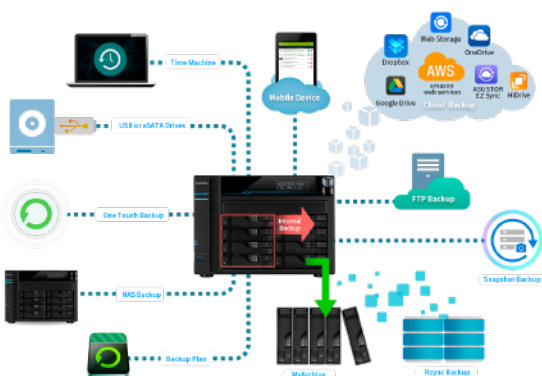

Protected From the Inside and Out

Protect your data from loss, damage and attacks with the Nimbustor 2 and 4. A Nimbustor is better protected by running the Linux-based ADM, employing a built-in firewall, ClamAV Antivirus, MyArchive and ADM's various backup tools help protect ransomware even better.

Access Control

- File/folder/app isolation
- 2-Step Verification
- Wake-on-LAN (WOL)
- Wake-on-WAN (WAN)

Wake Up From Anywhere

The Lockerstor 8 and 10 feature Wake on WAN technology. No specialized equipment or settings are needed to wake the NAS. Simply use ASUSTOR's wide variety of mobile apps, including but not limited to AiMaster, AiMusic, AiVideos and AiData to turn the NAS on or off remotely. Wake on WAN helps protect data by keeping the NAS powered off when not in use; thereby helping to prevent attacks, protects data integrity by remaining powered off during power failures and Wake on WAN also saves electricity, making for an even more efficient NAS.

Comprehensive Backup Solutions

ASUSTOR's comprehensive backup solution provides more than twelve backup options, including, but not limited to Amazon S3, Dropbox, Google Drive, and Onedrive. ASUSTOR Backup Plan for Windows as well as Time Machine for macOS provide easy backups for desktop and laptops while MyArchive removable hard drives provide long term storage. Btrfs is now supported and with Snapshot Center, can take snapshots of your information in the event of unintentional modification. Restore previous versions easily with Snapshot Center.

Network Recycle Bin

- Share folder-based
- Maintains original directory structure and file permission
- On-click restore
- Supports scheduled emptying
- Filtering rules
 - 1.File size
 - 2.File extension
- Deletion Settings
 - 1.File size
 - 2.File date