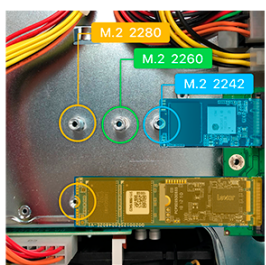

Thumbscrews for easy M.2 SSD installation

Regular screws are difficult to handle

Thumbscrews are easier to manipulate

Two M.2 2280, 2260 or 2242 slots supporting NVMe and AHCI SSDs

Powerful and high efficient cooling design