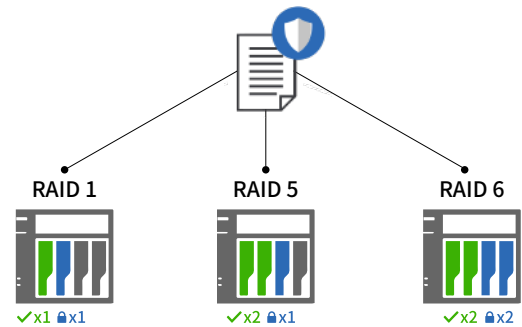

Data Protection Starts with ASUSTOR RAID

ASUSTOR understands that your data is priceless, therefore an ASUSTOR NAS provides different RAID options, giving your data various levels of protection from the moment it is first stored on the NAS. We recommend you plan your storage protection based on your NAS model and number of hard drives. Data protection has never been so simple.