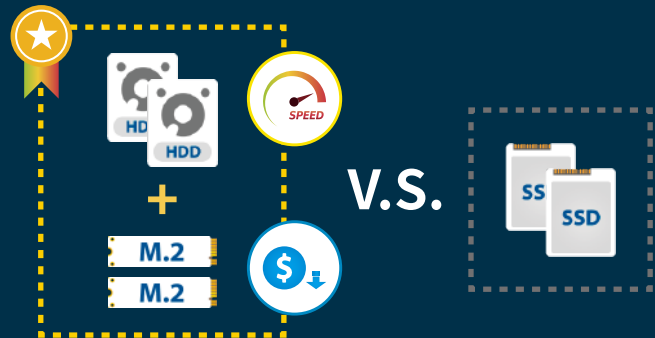

The all new Lockerstor series of NAS feature dual Intel 10-Gigabit Ethernet ports as well as dual Realtek 2.5-Gigabit Ethernet ports. With a managed switch that supports multiple speeds, take advantage of up to 20 gbps of speed with both 10-Gigabit ports or up to 5 gbps on both 2.5-Gigabit ports.

1. Lockerstor NVMe SSD caching increases performance by up to 60%.
2. Lockerstor NVMe SSD caching is faster than if all bays were filled with SATA SSDs while remaining cheaper. With dual 10-Gigabit Ethernet, bottlenecks on NVMe SSDs have been lifted, making the Lockerstor one of the fastest NAS devices ever.