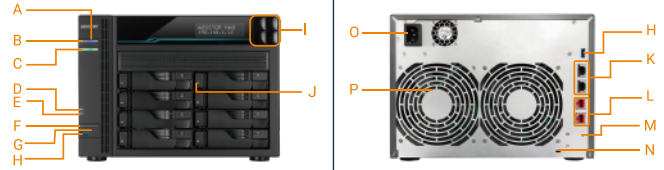

Hardware Specification

LOCKERSTOR 8 (AS6508T)

Processor	Intel ATOM C3538 2.1GHz Quad-Core Processor
Memory	8GB SO-DIMM DDR4 (Expandable. max. 64GB, 32GB x2)
M.2 Drive Slots	2x M.2 PCIe(NvMe) or SATA3 supported M.2 2280, 2260 and 2242
Drive Bays	8x SATA3 6Gb/s; 3.5"/2.5" HDD/SSD
Network	10 Gigabit Ethernet x2; 2.5 Gigabit Ethernet x2
External Device Interface	2x USB 3.2 Gen 1 (1 x Front ; 1x Rear)
Dimensions (HxWxD)	215.5(H) x 293(W) x 230(D) mm
Weight	6.2 (kg)/13.67 (lb)
Power	Internal Power Supply: 250W
Operation/Disk Hibernation/Sleep Mode(S3)	66.9W/37.2W/No Sleep Mode
Volume Type	Single, JBOD, RAID 0/1/5/6/10, RAID 1/5/6/10 + Hot Spare

A. Power Button B. Power LED C. System Status LED D. 2.5-Gigabit Network LEDs E. 10-Gigabit Network LEDs F. USB LED G. One Touch Backup Button H. USB 3.2 Gen1 Ports	I. Control Buttons J. Hard Drive LEDs K. 10-Gigabit RJ45 Ports L. 2.5-Gigabit RJ45 Ports M. Reset Button N. K-Lock O. AC Input P. System Fans

Software & Features

Operating System

- ADM 3.4 Onwards
- Supports Online Firmware Updates

Supported OS

- Windows XP, Vista, 7, 8, 10, Server 2003, Server 2008, Server 2012
- Mac OS X 10.6 and up
- UNIX, Linux, and BSD

Access Control

- Maximum Number of Users: 4096
- Maximum Number of Groups: 512
- Maximum Number of Shared Folders: 512
- Maximum Number of Concurrent Connections: 512
- Supports Windows Active Directory
- Supports Windows Active Directory / LDAP

File Explorer

- Web-based File Management
- ISO File Mounting
- Share Links
- Task Monitor
- Browse Files on Local PC
- Thumbnail Previews
- Data Access via External Optical Drive
- Supports video playback

System Administration

- Log Type:
  - System Log, Connection Log, File Access Log
- Real-time Online User Monitor
- Real-time System Monitor
- User Quota
- Virtual Drive (ISO Mounting, Maximum 16)
- UPS Support

Storage Management

- Support Multiple Volumes with Spare Disks
- Volume Type: Single disk, JBOD, RAID 0, RAID 1, RAID 5, RAID 6, RAID 10
- Support for Online RAID Level Migration

Disk Management

- Scheduled Bad Block Scans
- Scheduled S.M.A.R.T Scans

External Devices

- Supports USB External Storage Devices
- USB Wi-Fi Dongle Support
- Bluetooth Dongle/Speaker Support
- USB Printer Support
- USB DAC/IR Receiver/Keyboard/Mouse Support
- USB CD ROM Drives/DVD ROM Drives/BD-ROM Drives

Energy Control

- Configurable Disk Hibernation and Sleep Mode Wait Time
- Configurable Time Period for Sleep Mode Activation
- Automatic Sleep

Supported Browsers

- Internet Explorer 11 Onwards, Firefox, Chrome, Safari, Microsoft Edge

Network

- TCP/IP (IPv4 & IPv6)
- Link Aggregation: Supports 802.3ad and Six Other Modes for Load Balancing and/or Network Failover
- Jumbo Frame (MTU)
- VLAN
- EZ Connect
- Wireless Network
- DDNS/EZ-Router
- Supports Wake-on-LAN (WOL)
  - Only supported on 2.5 GbE port
- Supports Wake-on-WAN (WOW)
  - Only supported on 2.5 GbE port

Network Protocols

- CIFS / SMB, SMB 2.0 / 3.0, AFP, NFS, FTP (Unicode Supported), TFTP, WebDAV, Rsync, SSH, SFTP, iSCSI/IP-SAN, HTTP, HTTPS, Proxy, SNMP, Syslog

Security

- AES 256-Bit Encryption
- Firewall: Prevent Unauthorized Access
- Alert Notifications: E-mail, SMS
- Encrypted Connections: HTTPS, FTP over SSL/TLS, SSH, SFTP, Rsync over SSH
- Built-in Hardware Encryption Engine: AS10/31/32/61/62/63/64/70/ Nimbustor/Lockerstor(AS65) series

Backup Solutions

- Rsync (Remote Sync) Backup · Cloud Backup
- FTP Backup · External Backup
- One Touch Backup · EZ Sync

EZ Sync Manager