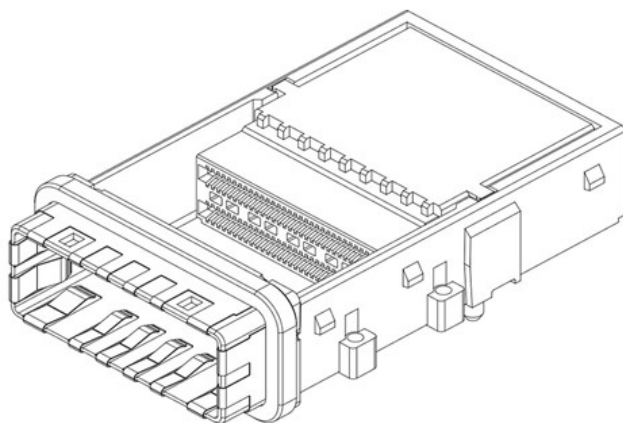

Product Change Notification

Date Issued :	September 30, 2022	PCN Number :	512726
Reason for Change :	Packaging Method/Quantity Changing		
Description of Change :	This notification is to inform you about part(s) listed in this notice that will undergo changes for new Delivery unit. No changes will be made to the product as a result of this change.		
Reason for Short Notice :	Special Request		
Assessment of Change :	Drop Test		
Planned Implementation Date :	November 30, 2022		
Sample Availability Date:	October 30, 2022		
Internal Molex Qualification Date :	October 30, 2022		
Last date to request Samples by Customer :	November 01, 2022		

Before Picture

■ Photo of affected product