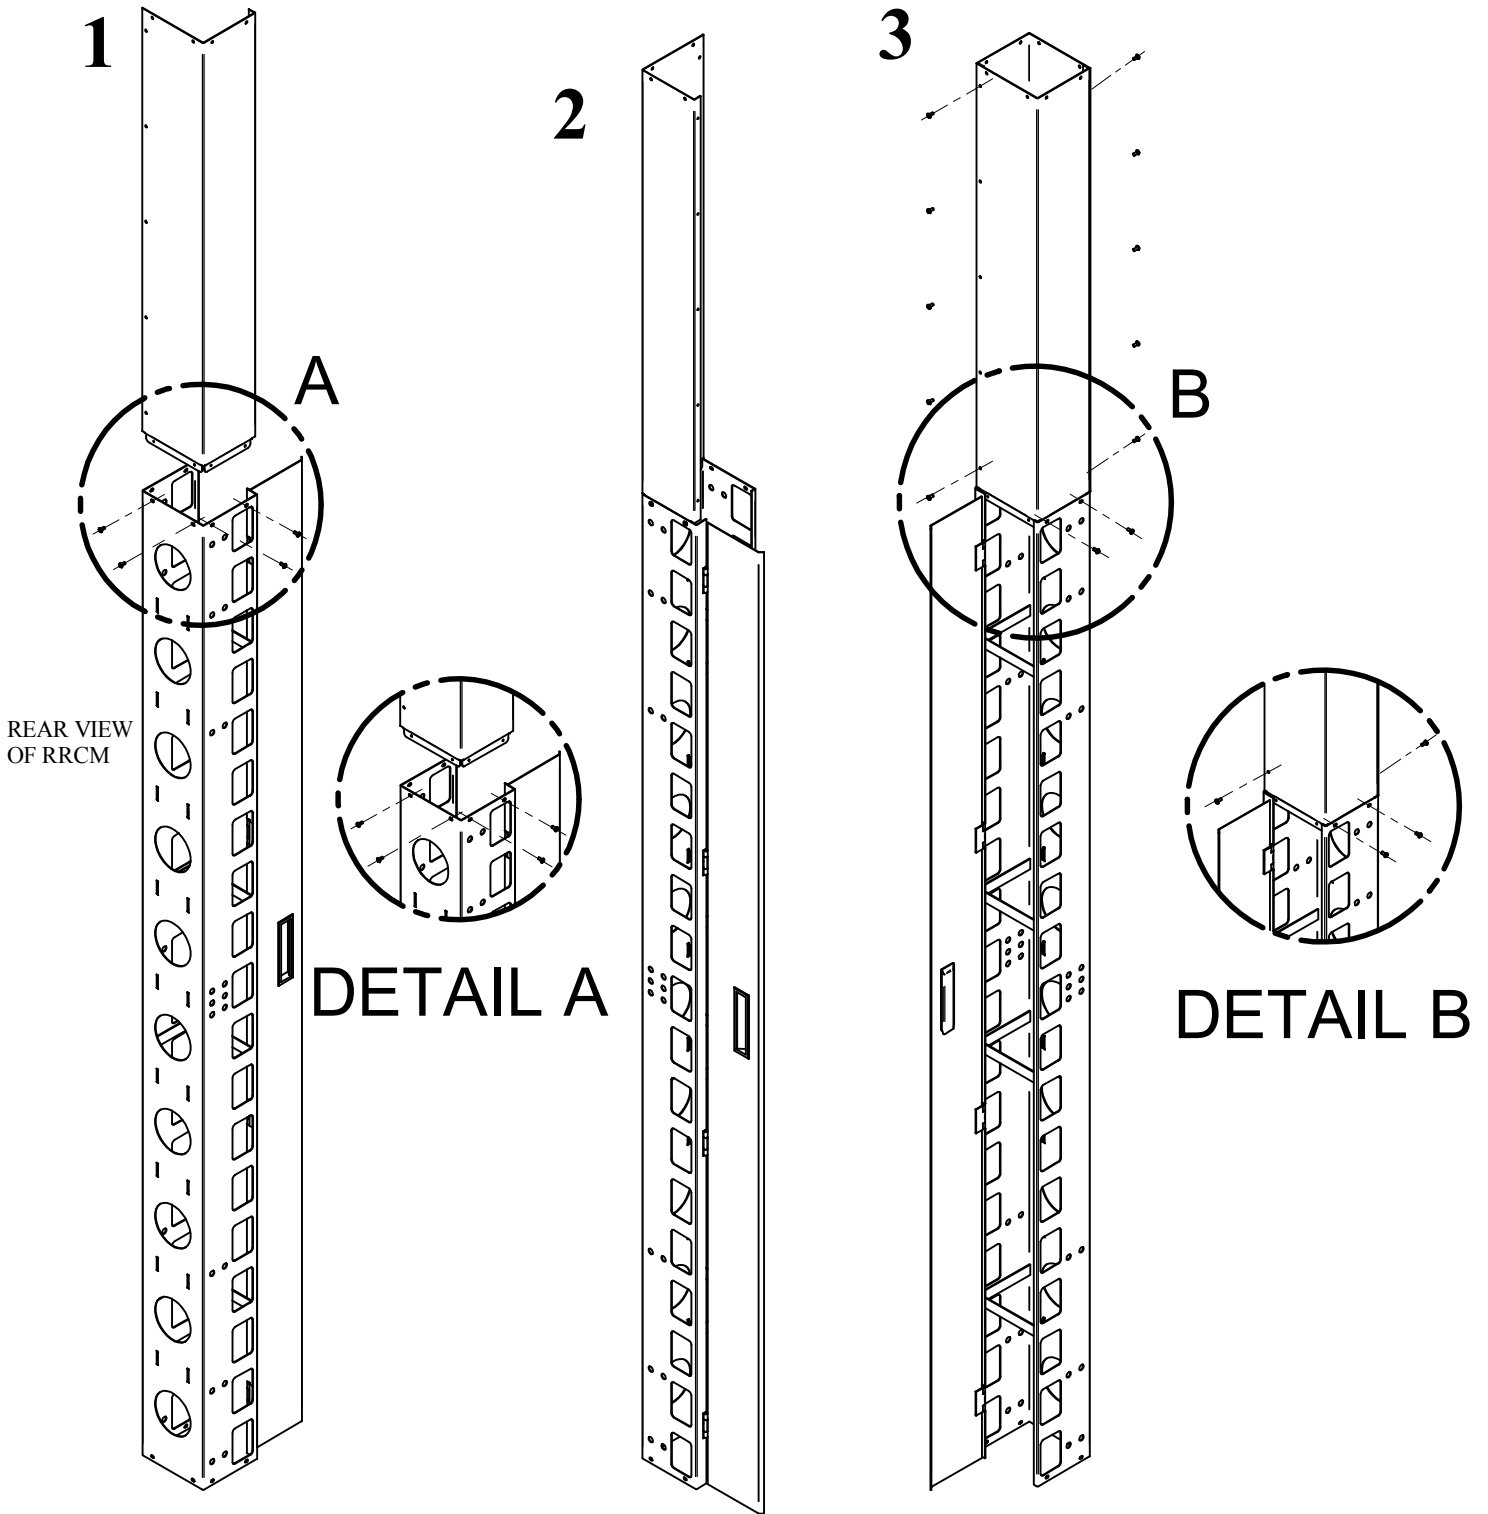

# RRCMCH - SERIES

ASSEMBLY INSTRUCTIONS FOR  
RELAY RACK CABLE MGMT CHIMNEYS

BUL10319

REV. A

PAGE 1 OF 1

TOOL BOX

Slot Head  
Screw Driver

**HAMMOND  
MANUFACTURING™**  
ELECTRONICS GROUP