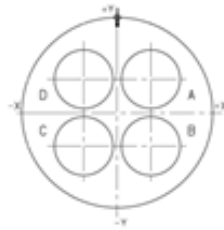

SCALE		General linear Tolerances:	NPRDS / PROJECT
NA		±--	<b>859</b>

**SOURIAU** WWW.SOURIAU.COM

This document is the property of SOURIAU it must not be reproduced or communicated without permission

FORMAT	<b>SOURIAU DRG N° 8D521M48BC-C</b>		SHEET
<b>A3</b>			<b>1/2</b>

Contact Layout

**48**

4#8 Power

21-48		
Ctc	X	Y
A	4.57	4.57
B	4.57	-4.57
C	-4.57	-4.57
D	-4.57	4.57

SOURIAU shall not be liable for any non-conformity or damage due to a use of the Products which does not comply with the Specifications issued by either of the Parties or by a third party (professional recommendation, technical notice.)