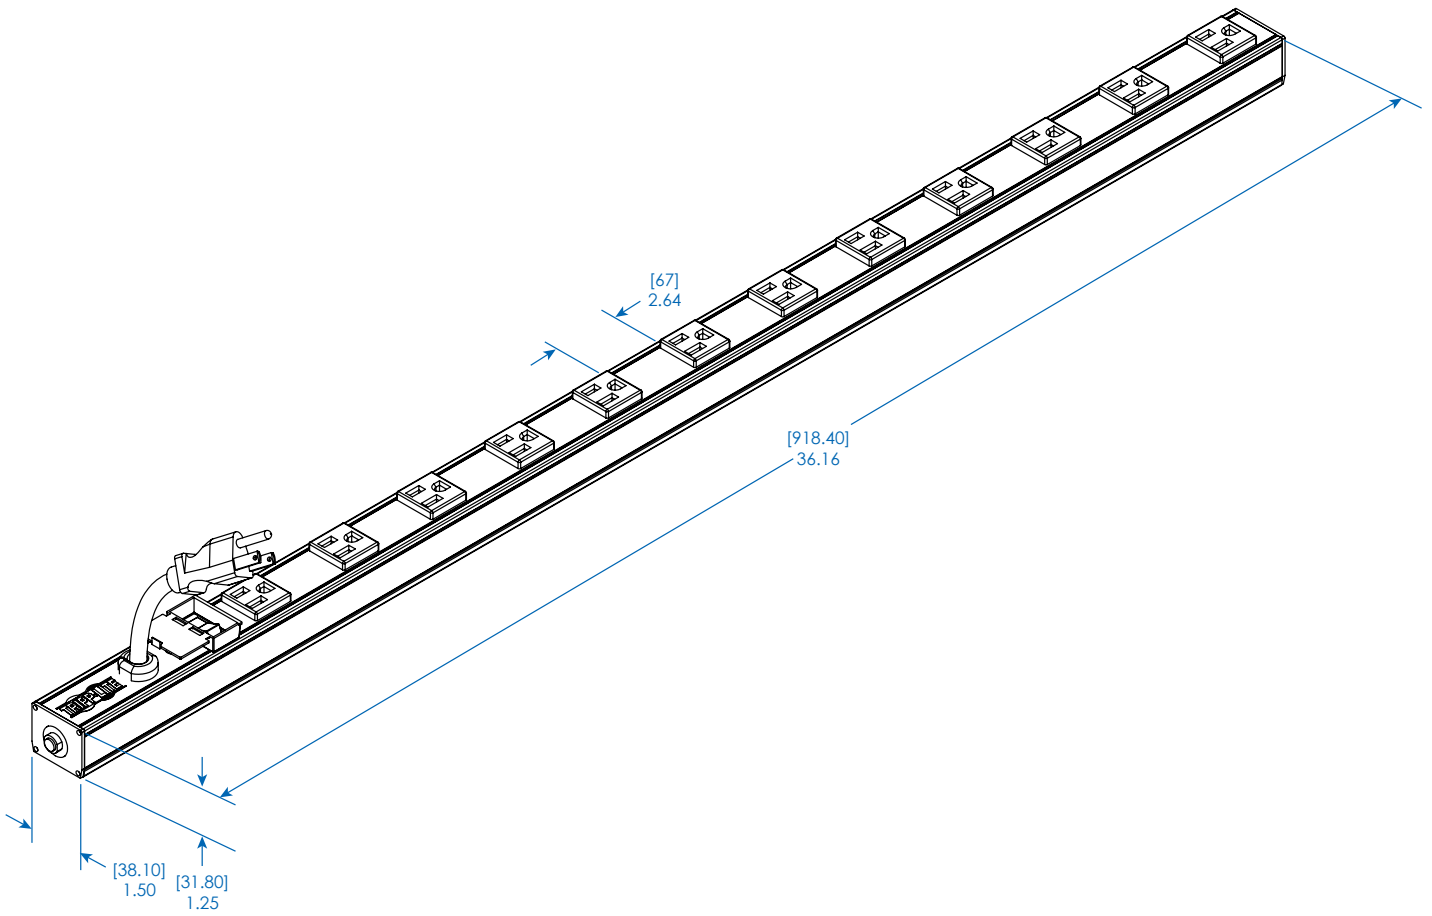

MODELS:

PS3612 / PS3612B

Dimensions: [mm] INCHES

Tripp Lite has a policy of continuous improvement. Specifications are subject to change without notice.

1111 W. 35th Street
Chicago, IL 60609 USA
773.869.1234
www.tripplite.com