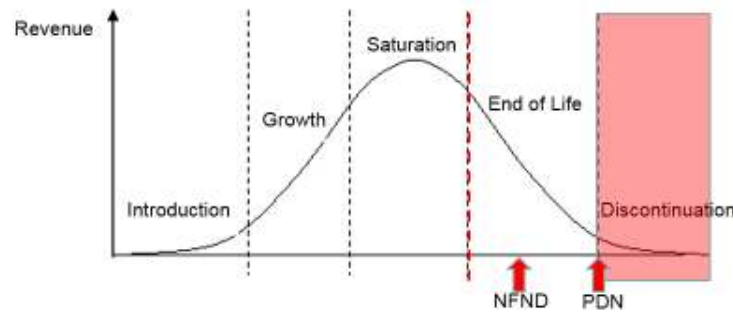

Please direct your feedback to your local Sales office.

DISCONTINUED				NEW (REPLACEMENT)			
Device	Ordering Code	Function	Brand	Device	Datasheet Ordering Code	Function	Brand
<b>LCW CQAR.EC</b>							
LCW CQAR.EC-MRMT-6R7S-L1L2-700-R18-PA	Q65112A0925	LED	OSLON LAYER TRANSFER	No replacement Q-code			
<b>LCW CQAR.PC</b>							
LCW CQAR.PC-MUNQ-6H7I-1-700-R18-PA	Q65111A4078	LED	OSLON LAYER TRANSFER	No replacement Q-code			
<b>LCW CRDP.EC</b>							
LCW CRDP.EC-KULQ-6R7S-L1L2-350-R18-PA	Q65112A0472	LED	OSLON LAYER TRANSFER	No replacement Q-code			
<b>LCW CRDP.PC</b>							
LCW CRDP.PC-LRLT-6H7I-1-350-R18-PA	Q65111A4340	LED	OSLON LAYER TRANSFER	No replacement Q-code			
<b>LCW CQAR.EM</b>							
LCW CQAR.EM-MQMS-30A3-L1MX-700-R18-XX	Q65111A4002	LED	OSLON LAYER TRANSFER	No replacement Q-code			
LCW CQAR.EM-MRMT-40A3-L1MX-700-R18-XX	Q65111A4001	LED	OSLON LAYER TRANSFER	No replacement Q-code			
<b>LCW CQAR.PM</b>							
LCW CQAR.PM-MUNQ-40S5-0-700-R33-XX	Q65111A5309	LED	OSLON LAYER TRANSFER	No replacement Q-code			