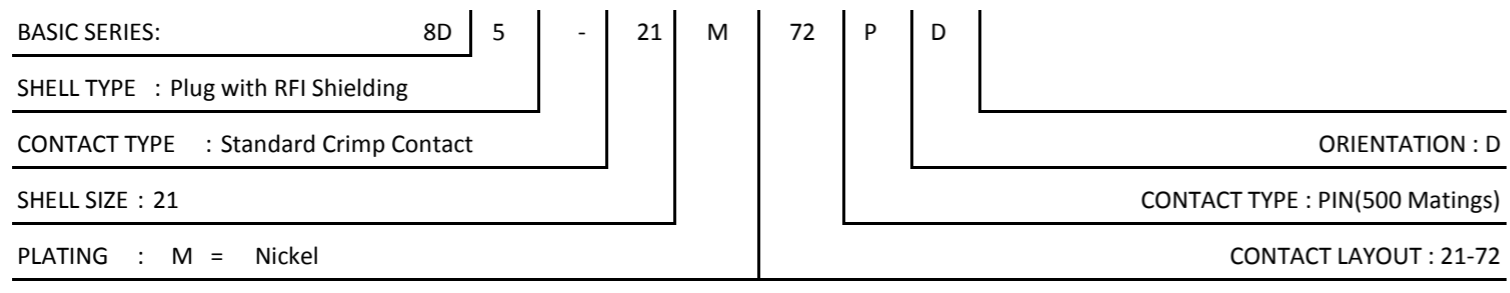

SOURIAU WWW.SOURIAU.COM

This document is the property of SOURIAU it must not be reproduced or communicated without permission

FORMAT	SOURIAU DRG N° 8D521M72PD-C		SHEET
A3			1/2

4
3
2
1

4
3
2
1

Contact Layout