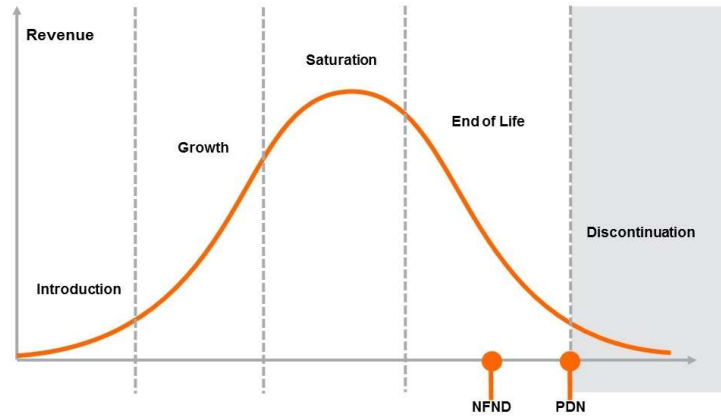

Light is OSRAM

Product Or Individual Q-Code Discontinuation (acc. JEDEC J-STD-048)
OS-PDN-2020-037

04 June 2020

Last order:	01 September 2020
Last delivery:	01 December 2020

Please direct your feedback to your local Sales office.