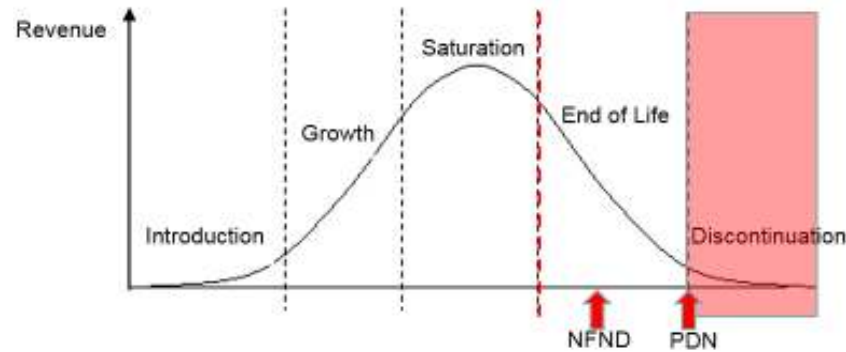

## Product Discontinuation (acc. JEDEC J-STD-048) OS-PD-2017-029

6/15/2017

<b>Last order:</b>	12/15/2017
<b>Last delivery:</b>	6/15/2018
<b>Reason:</b>	Improvement brightness

Please direct your feedback to your local Sales office.