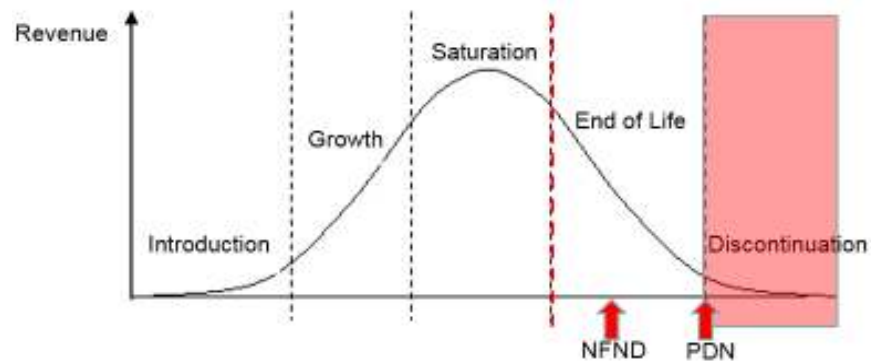

Light is OSRAM

Product Discontinuation (acc. JEDEC J-STD-048) OS-PD-2018-008

2-Jan-2018

Last order:	7-Feb-2018
Last delivery:	1-Feb-2019
Reason:	To enable customer to order specific brightness

Please direct your feedback to your local Sales office.