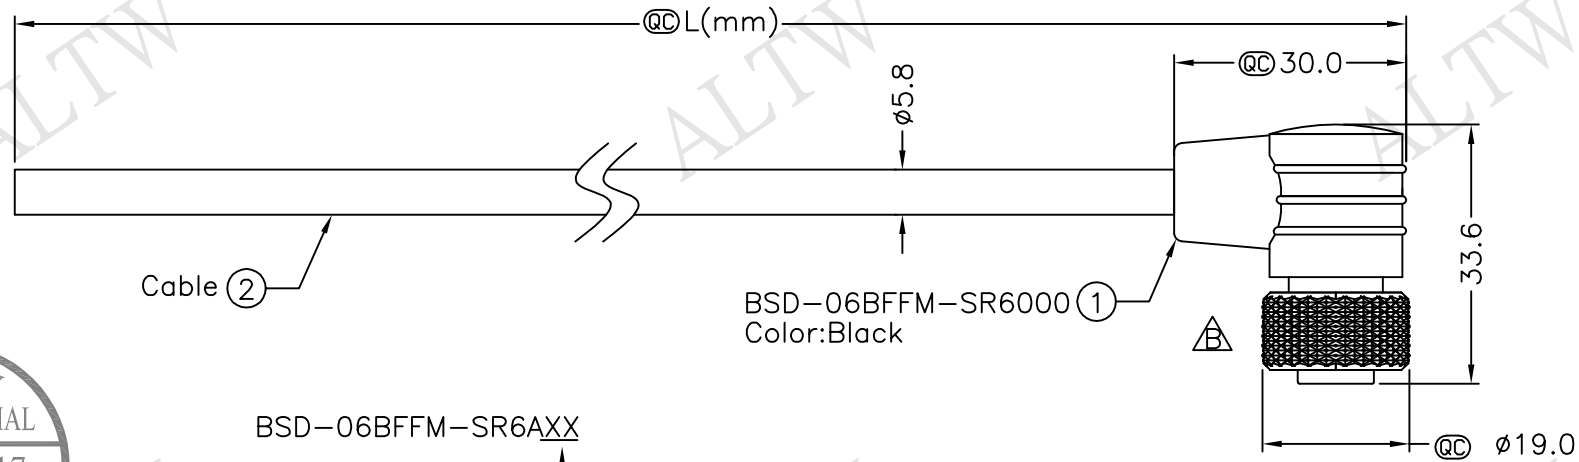

REV.	ECN NO.	DATE	SIGN	DESCRIPTION
B	LEN-790191	2007/09/13	WUFEI	Change Nut
C	LEN-920152~55	2008/10/06	Li Xiu Zhi	Change View
D	LEN1710134~37	2017/01/17	Ruru	Change Logo

BSD-06BFFM-SR6000
Color:Black

BSD-06BFFM-SR6AXX

- XX:01~99Meter
 - 01:01Meter
 - 02:02Meters
 - ⋮
 - 99:99Meters
- Cable Length(L):01~99Meters

Pin Assignments
Front View

Shield	Drain	地線
6	White	白
5	Red	紅
4	Orange	桔
3	Yellow	黃
2	Green	綠
1	Blue	藍
Conn.	Wire Color	Pin Out

- Note:
- * @C Important Dimension To Check.
 - * Waterproof Rate: IP66
 - * Housing: Black, Nylon+GF
 - * Pin: Copper Alloy, Gold Plated
 - * Cable: Black, UL2464 24#*6C+D+Al/My (UV Resistant) OD=5.8mm
 - * Cable Length Tolerance:
 - 01M:40mm
 - 02M~05M:60mm
 - 06M~10M:100mm
 - 11M~30M:200mm
 - 31M~99M:500mm

UNIT:mm TOLERANCE ±0.5 mm	TITLE Standard, Cable Screw 6Pin F Conn F Pin	SHEET 1 OF 1		Amphenol LTW 安費諾亮泰企業股份有限公司		ITEM NO BSD-06BFFM-SR6AXX	DRAWN BY Ruru	DATE 2017/01/17
SCALE Free	REV. D	SIZE A4	QC : Inspection Item		CUSTOMER ALTW	CHECKED BY Rita	DATE 2017/01/17	DATE 2017/01/17