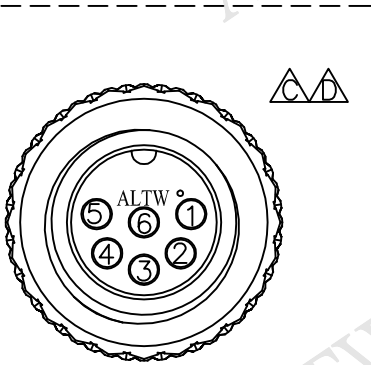

REV.	ECN NO.	DATE	SIGN	DESCRIPTION
B	LEN-790191	2007/09/13	WUFEI	Change Nut
C	LEN-920152~55	2008/10/06	Li Xiu Zhi	Change View
D	LEN1710134~37	2017/01/17	Ruru	Change Logo

BSD-06BFFM-SR6000
Color:Black

BSD-06BFFM-SR6AXX

- XX:01~99Meter
 - 01:01Meter
 - 02:02Meters
 - ⋮
 - 99:99Meters
- Cable Length(L):01~99Meters

Pin Assignments
Front View

Shield	Drain	地線
6	White	白
5	Red	紅
4	Orange	桔
3	Yellow	黃
2	Green	綠
1	Blue	藍
Conn.	Wire Color	Pin Out

- Note:
- * @C Important Dimension To Check.
 - * Waterproof Rate: IP66
 - * Housing: Black, Nylon+GF
 - * Pin: Copper Alloy, Gold Plated
 - * Cable: Black, UL2464 24#*6C+D+Al/My (UV Resistant) OD=5.8mm
 - * Cable Length Tolerance:
 - 01M:40mm
 - 02M~05M:60mm
 - 06M~10M:100mm
 - 11M~30M:200mm
 - 31M~99M:500mm

UNIT:mm TOLERANCE ±0.5 mm	TITLE Standard, Cable Screw 6Pin F Conn F Pin	SHEET 1 OF 1		Amphenol LTW 安費諾亮泰企業股份有限公司		ITEM NO BSD-06BFFM-SR6AXX	DRAWN BY Ruru	DATE 2017/01/17
SCALE Free	REV. D	SIZE A4	QC : Inspection Item		CUSTOMER ALTW	CHECKED BY Rita	DATE 2017/01/17	DATE 2017/01/17