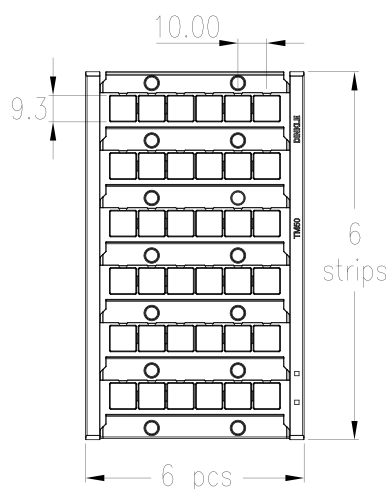

TM50W

DIN Rail Terminal Blocks > Accessories > Marking Label

Specification

Product description	Marking Lable
Color	White
Material	PC
Inflammability class	UL94-V2
Length	9.3 mm
Width	10 mm
Total number of tabs	6 x 6 = 36
Compatible products	BEST APPLICATION : DP10, DP10-TN, DP10-PE, DP10-TN-PE AVAILABLE APPLICATION : DP16, DP16-PE
Package	10 pcs / box