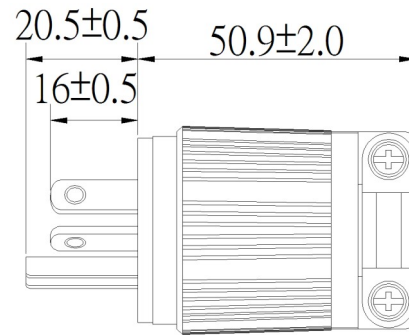

NEMA 6-20 Plug

Technical Datasheet

Product Specifications	
Product Item	Straight Blade Plug
Rating	2 Pole, 3 Wire Grounding 20A 250V AC
NEMA Configuration	6-20P
Housing Material	Nylon-Black
Blade Holder Material	Nylon-Natural
Retainer Material	Polycarbonate-Clear
Cord Clamp Material	Nylon-Black
Contact Blades Material	.063" (1.6m/m) Brass
Ground Contact Blade Material	.040" (1.0m/m) Brass
Terminal Screw Material	#8-32 Brass
Ground Screw Material	#8-32 Brass (Green)
Flammability	UL 94 V-0
Listings	UL/cUL E237606