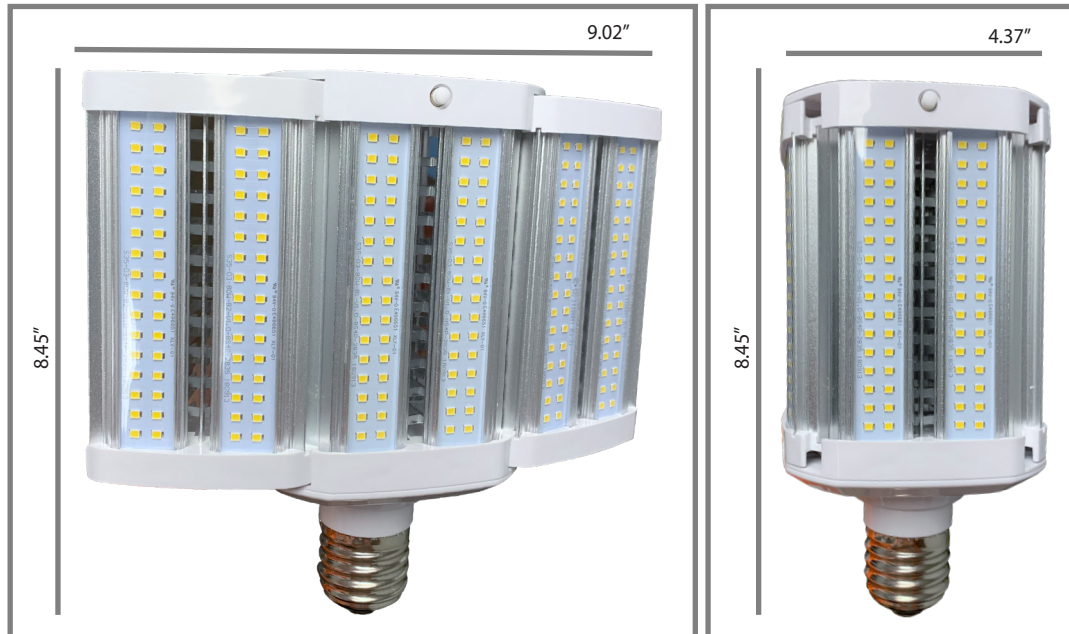

specifications

Consumption	Voltage	CRI	Lens	Heat Sink	L70 hours	Surge Protection	Ambient Temp (F)	Power Factor	UL listing	THC	Beam Angle	Enclosed Fixture Rated
80 W	100 - 277 V ⚡	> 80	clear polycarbonate	aluminum	50,000	4 KV built-in	-40° - 113°	> 0.9	wet location	< 20%	180°	yes

select your lamp

Part Number	Color Temp	Base	Lumen Output	Efficacy
GI-SAL-C400-UL4	5000K	EX39	11,200	140 lm / W

other

Dimensions	Warranty	Gross Weight	Case QTY
8.74" (L) x 4.37" (D)	6 years	3.53 lbs	6 pcs

add your accessories*

Accessories Part Number	Description
1. GI-ACC-MBMS	motion sensor
2. GI-ACC-MBPC	photocell
3. GI-ACC-MBWF	wifi sensor
4. GI-ACC-MBDC	dimming connector

*optional

Features

- ▶ Waterproof and flame retardant casing
- ▶ 50,000 hour LED lifespan based on IES LM-80 results and TM-21 calculations
- ▶ Shatterproof
- ▶ Foldable wings and rotateable base