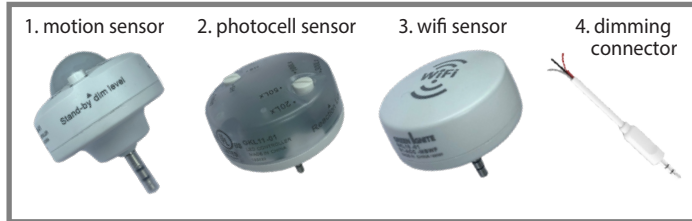

specifications

Consumption	Voltage	CRI	Lens	Heat Sink	L70 hours	Surge Protection	Ambient Temp (F)	Power Factor	UL listing	THC	Beam Angle	Enclosed Fixture Rated
80 W	100 - 277 V ⚡	> 80	clear polycarbonate	aluminum	50,000	4 KV built-in	-40° - 113°	> 0.9	wet location	< 20%	180°	yes

select your lamp

Part Number	Color Temp	Base	Lumen Output	Efficacy
GI-SAL-C400-UL4	5000K	EX39	11,200	140 lm / W

other

Dimensions	Warranty	Gross Weight	Case QTY
8.74" (L) x 4.37" (D)	6 years	3.53 lbs	6 pcs

add your accessories*

Accessories Part Number	Description
1. GI-ACC-MBMS	motion sensor
2. GI-ACC-MBPC	photocell
3. GI-ACC-MBWF	wifi sensor
4. GI-ACC-MBDC	dimming connector

*optional

Features

- ▶ Waterproof and flame retardant casing
- ▶ 50,000 hour LED lifespan based on IES LM-80 results and TM-21 calculations
- ▶ Shatterproof
- ▶ Foldable wings and rotateable base