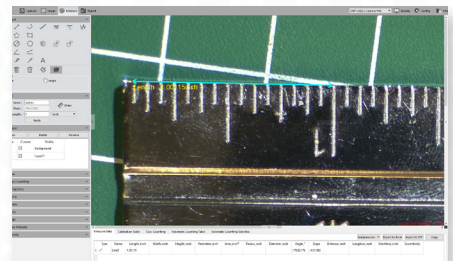

<b>Mighty Cam ES</b>	<b>Macro Lens</b>	<b>Double Arm Boom Stand</b>	<b>Focus Mount w/ Built in LED Ring Light</b>
HDMI/USB Camera designed for quick & accurate inspection	7x - 70x Magnification at a 6" working distance	Provides smooth horizontal movement	Ensures ring light is secure and won't come loose

**Excellent Color Reproduction**

**USB Mode- Advanced Imaging/ Measurement Software Included**

**HDMI Mode: Image/Video Capture, On-Screen Tools (No PC required)**

# Mighty Cam ES

[7x-70x] w/ Macro Lens & Double Arm Boom Stand

High Definition 1080p inspection system with a 22" monitor offering superb image quality. **Provides a magnification range of 7x to 70x with a 6" working distance.** You can operate this system with or without a PC. Without a PC, the camera connects directly to the included HDMI monitor. View and record images using the included on screen tools. Images & videos can be saved to the included SD card. Connect the camera to a PC to utilize more advanced features in the included software.

## Features

- Camera features HDMI and USB outputs
- Inspect directly on an HD monitor or from a computer
- Advanced imaging/measurement software included
- 7x - 70x Magnification at a 6 inch working distance
- Double Arm Boom Stand provides smooth horizontal movement across the object being viewed
- LED Ring Light is built into the focus mount to ensure that it is secure and will not come loose