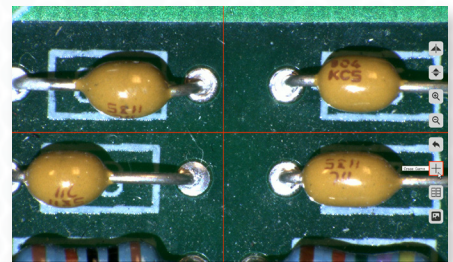

HDMI Mode: Image/Video Capture, On-Screen Tools (No PC required)

Mighty Cam ES

[7x-70x] w/ Macro Lens & Double Arm Boom Stand

High Definition 1080p inspection system with a 22" monitor offering superb image quality. **Provides a magnification range of 7x to 70x with a 6" working distance.** You can operate this system with or without a PC. Without a PC, the camera connects directly to the included HDMI monitor. View and record images using the included on screen tools. Images & videos can be saved to the included SD card. Connect the camera to a PC to utilize more advanced features in the included software.

Features

- Camera features HDMI and USB outputs
- Inspect directly on an HD monitor or from a computer
- Advanced imaging/measurement software included
- 7x - 70x Magnification at a 6 inch working distance
- Double Arm Boom Stand provides smooth horizontal movement across the object being viewed
- LED Ring Light is built into the focus mount to ensure that it is secure and will not come loose

Mighty Cam ES		
<i>7x-70x w/ Macro Lens & Double Arm Boom Stand</i>		
Item #	258-209-534-ES	
Magnification	7x-70x	
Working Distance	6"	
Interface	USB 2.0 & HDMI	
Resolution	2MP 2592 (H) x 1944 (V)	
Frame Rate	USB 2.0 @ 15FPS	HDMI @ 15FPS
Software	USB 2.0 Mosaic V2	HDMI Cloud 1.0 ver
Package Contents	• Mighty Cam ES (26100-259) • Double Arm Boom Stand (26800B-534) • Computer Macro Lens (26700-181) • Focus Mount with LED Ring Light (26200B-209) • 22" HD Monitor (26700-406) • Computer Lens Adapter (26700-181AP)