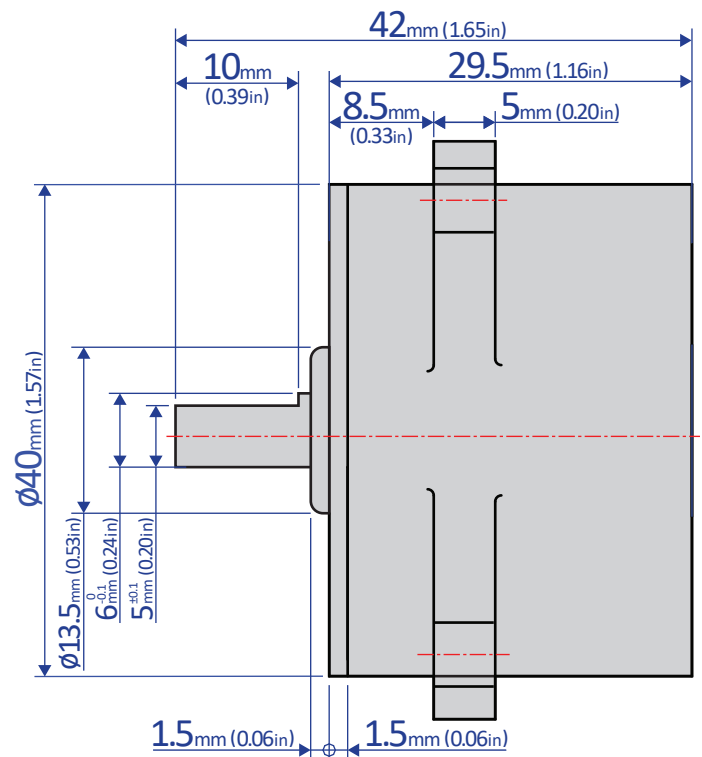

# FRT-K2 Series ROTARY DAMPER

**Bansbach**  
*easylift*<sup>®</sup>

50 West Drive • Melbourne, Florida 32904  
(321) 253-1999 • [www.easylift.com](http://www.easylift.com) • [www.damper.net](http://www.damper.net)