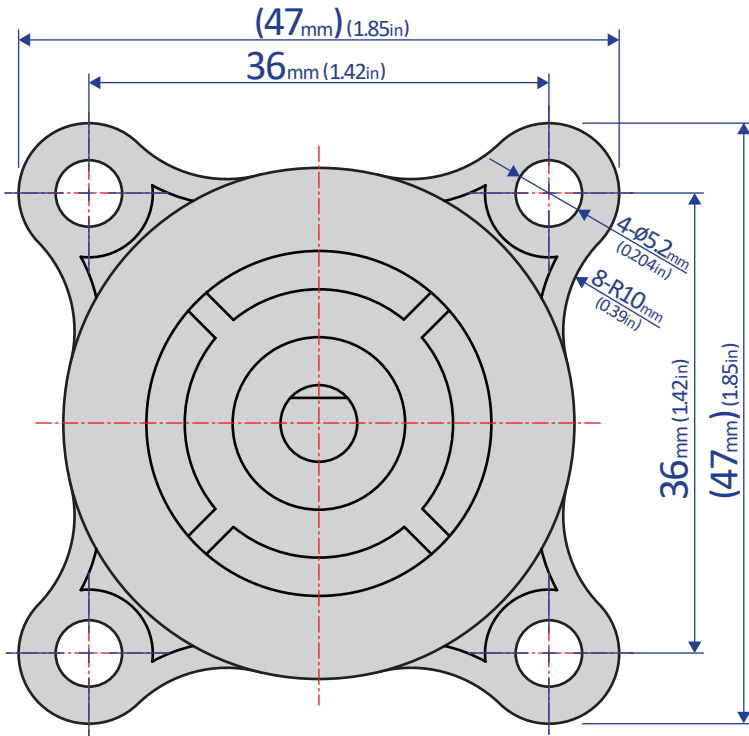

# FRT-K2 Series ROTARY DAMPER

**Bansbach**  
*easylift*<sup>®</sup>

50 West Drive • Melbourne, Florida 32904  
(321) 253-1999 • [www.easylift.com](http://www.easylift.com) • [www.damper.net](http://www.damper.net)